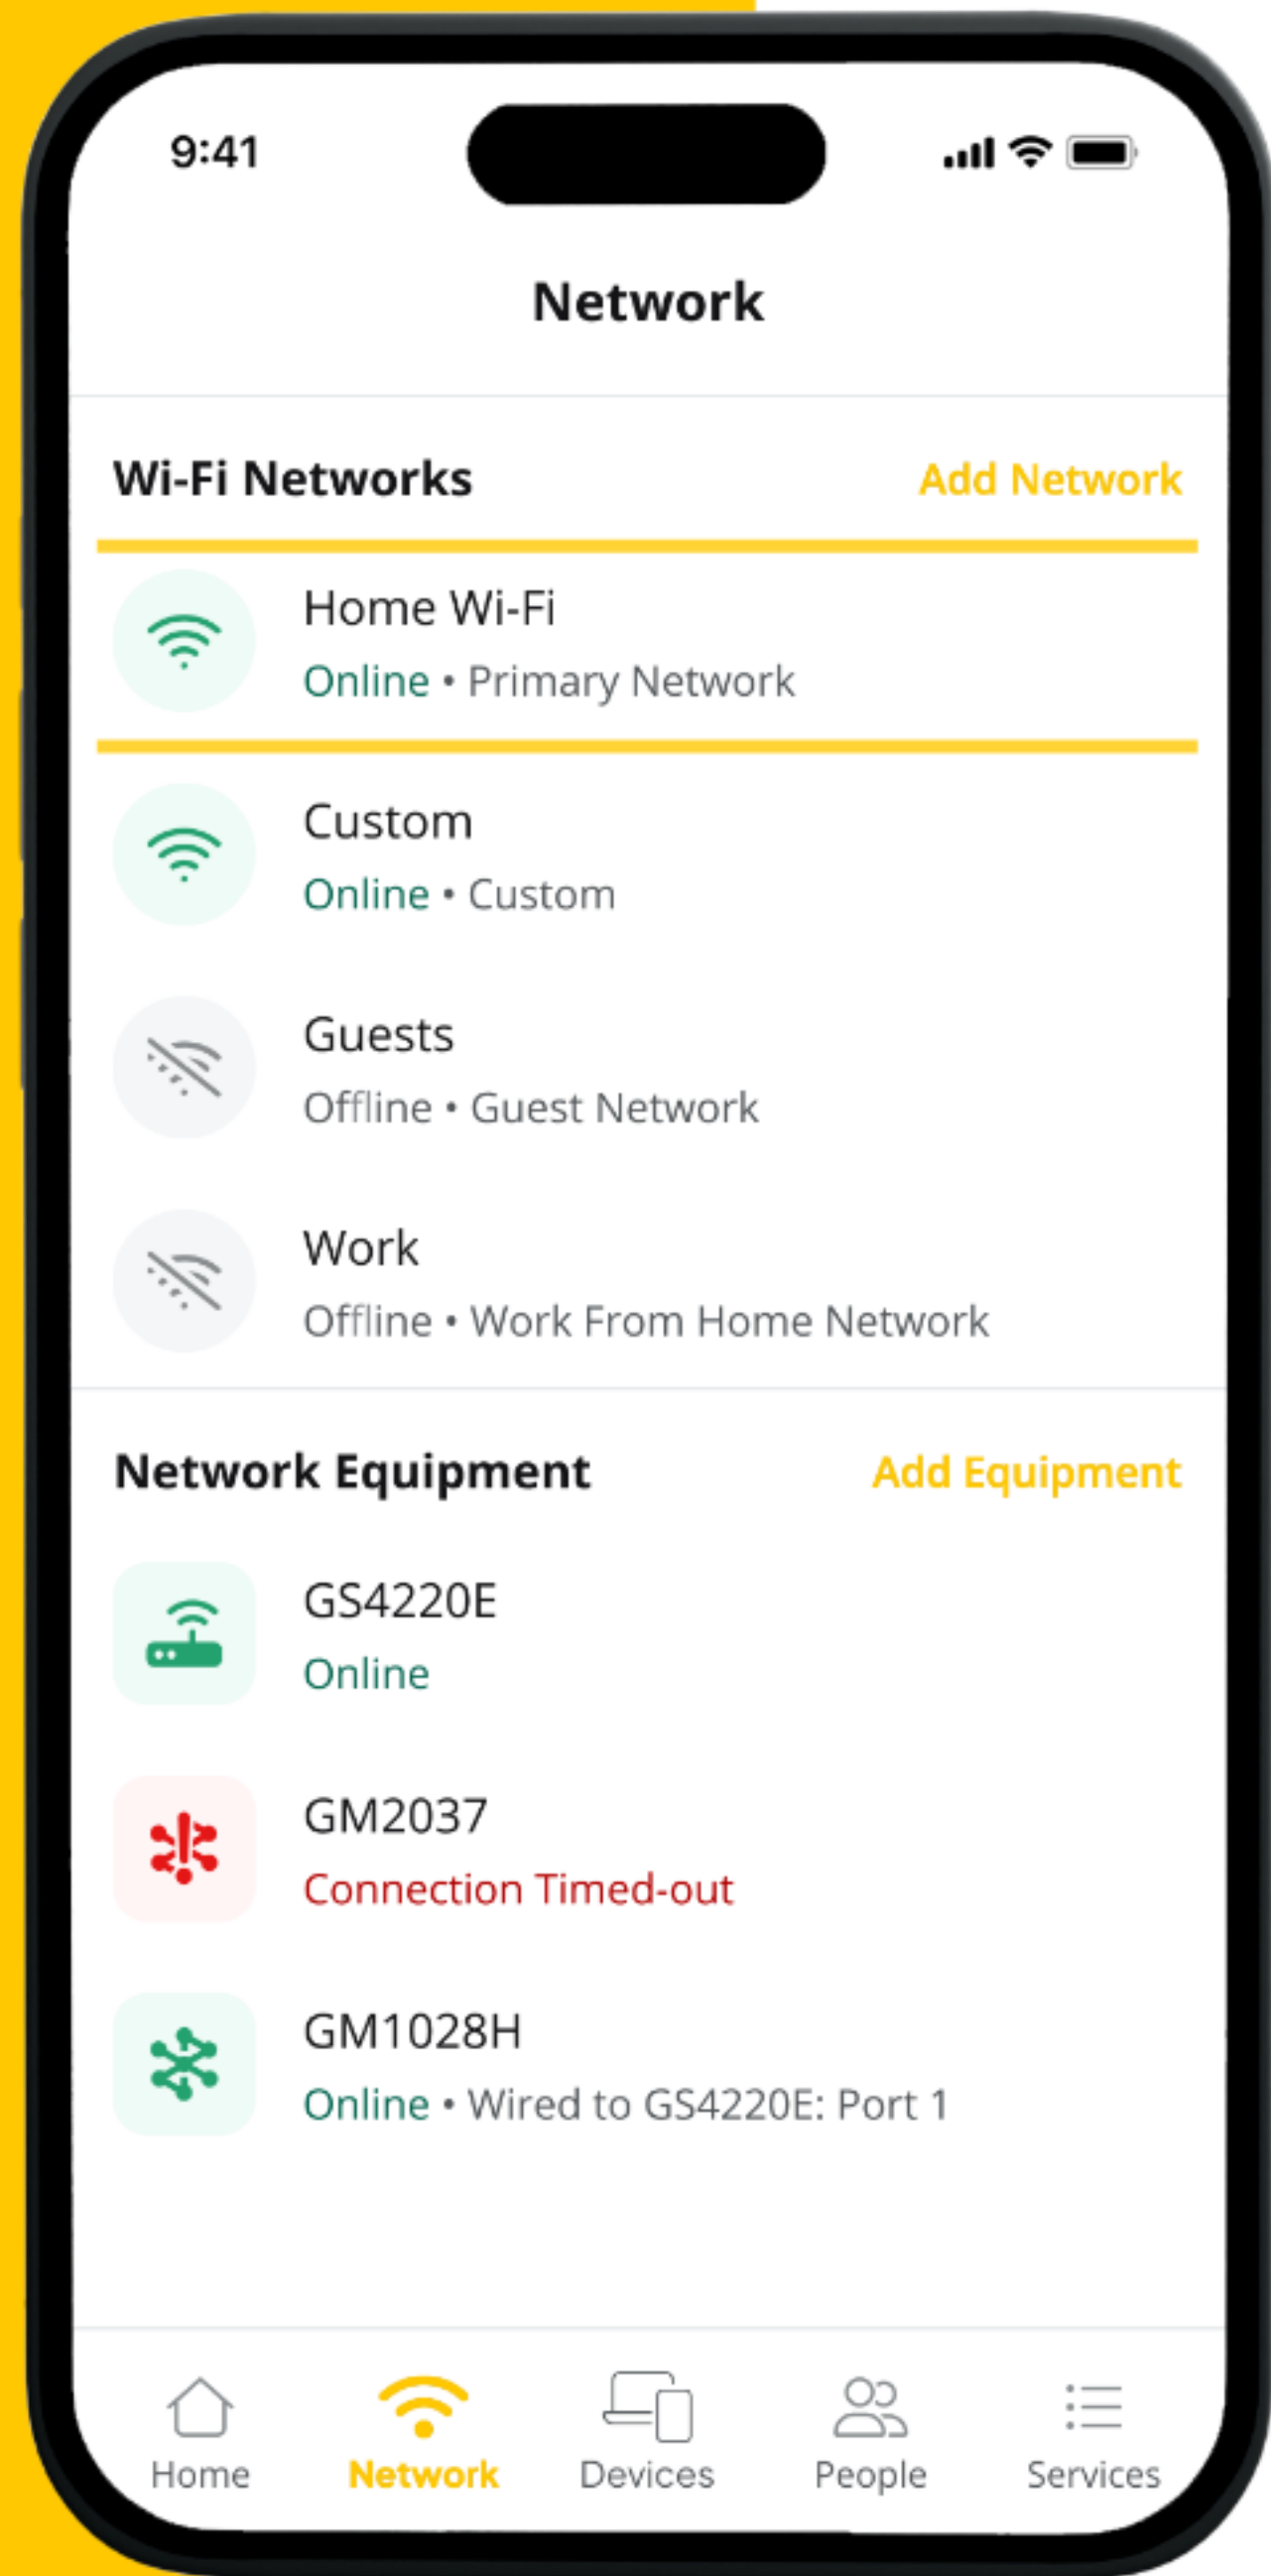

 **brightspeed**

How to change your network
name and password

Your Wi-Fi,
Your Way

9:41

Network

Wi-Fi Networks

[Add Network](#)

Home Wi-Fi
Online • Primary Network

Custom
Online • Custom

Guests
Offline • Guest Network

Work
Offline • Work From Home Network

Network Equipment

[Add Equipment](#)

GS4220E
Online

GM2037
Connection Timed-out

GM1028H
Online • Wired to GS4220E: Port 1