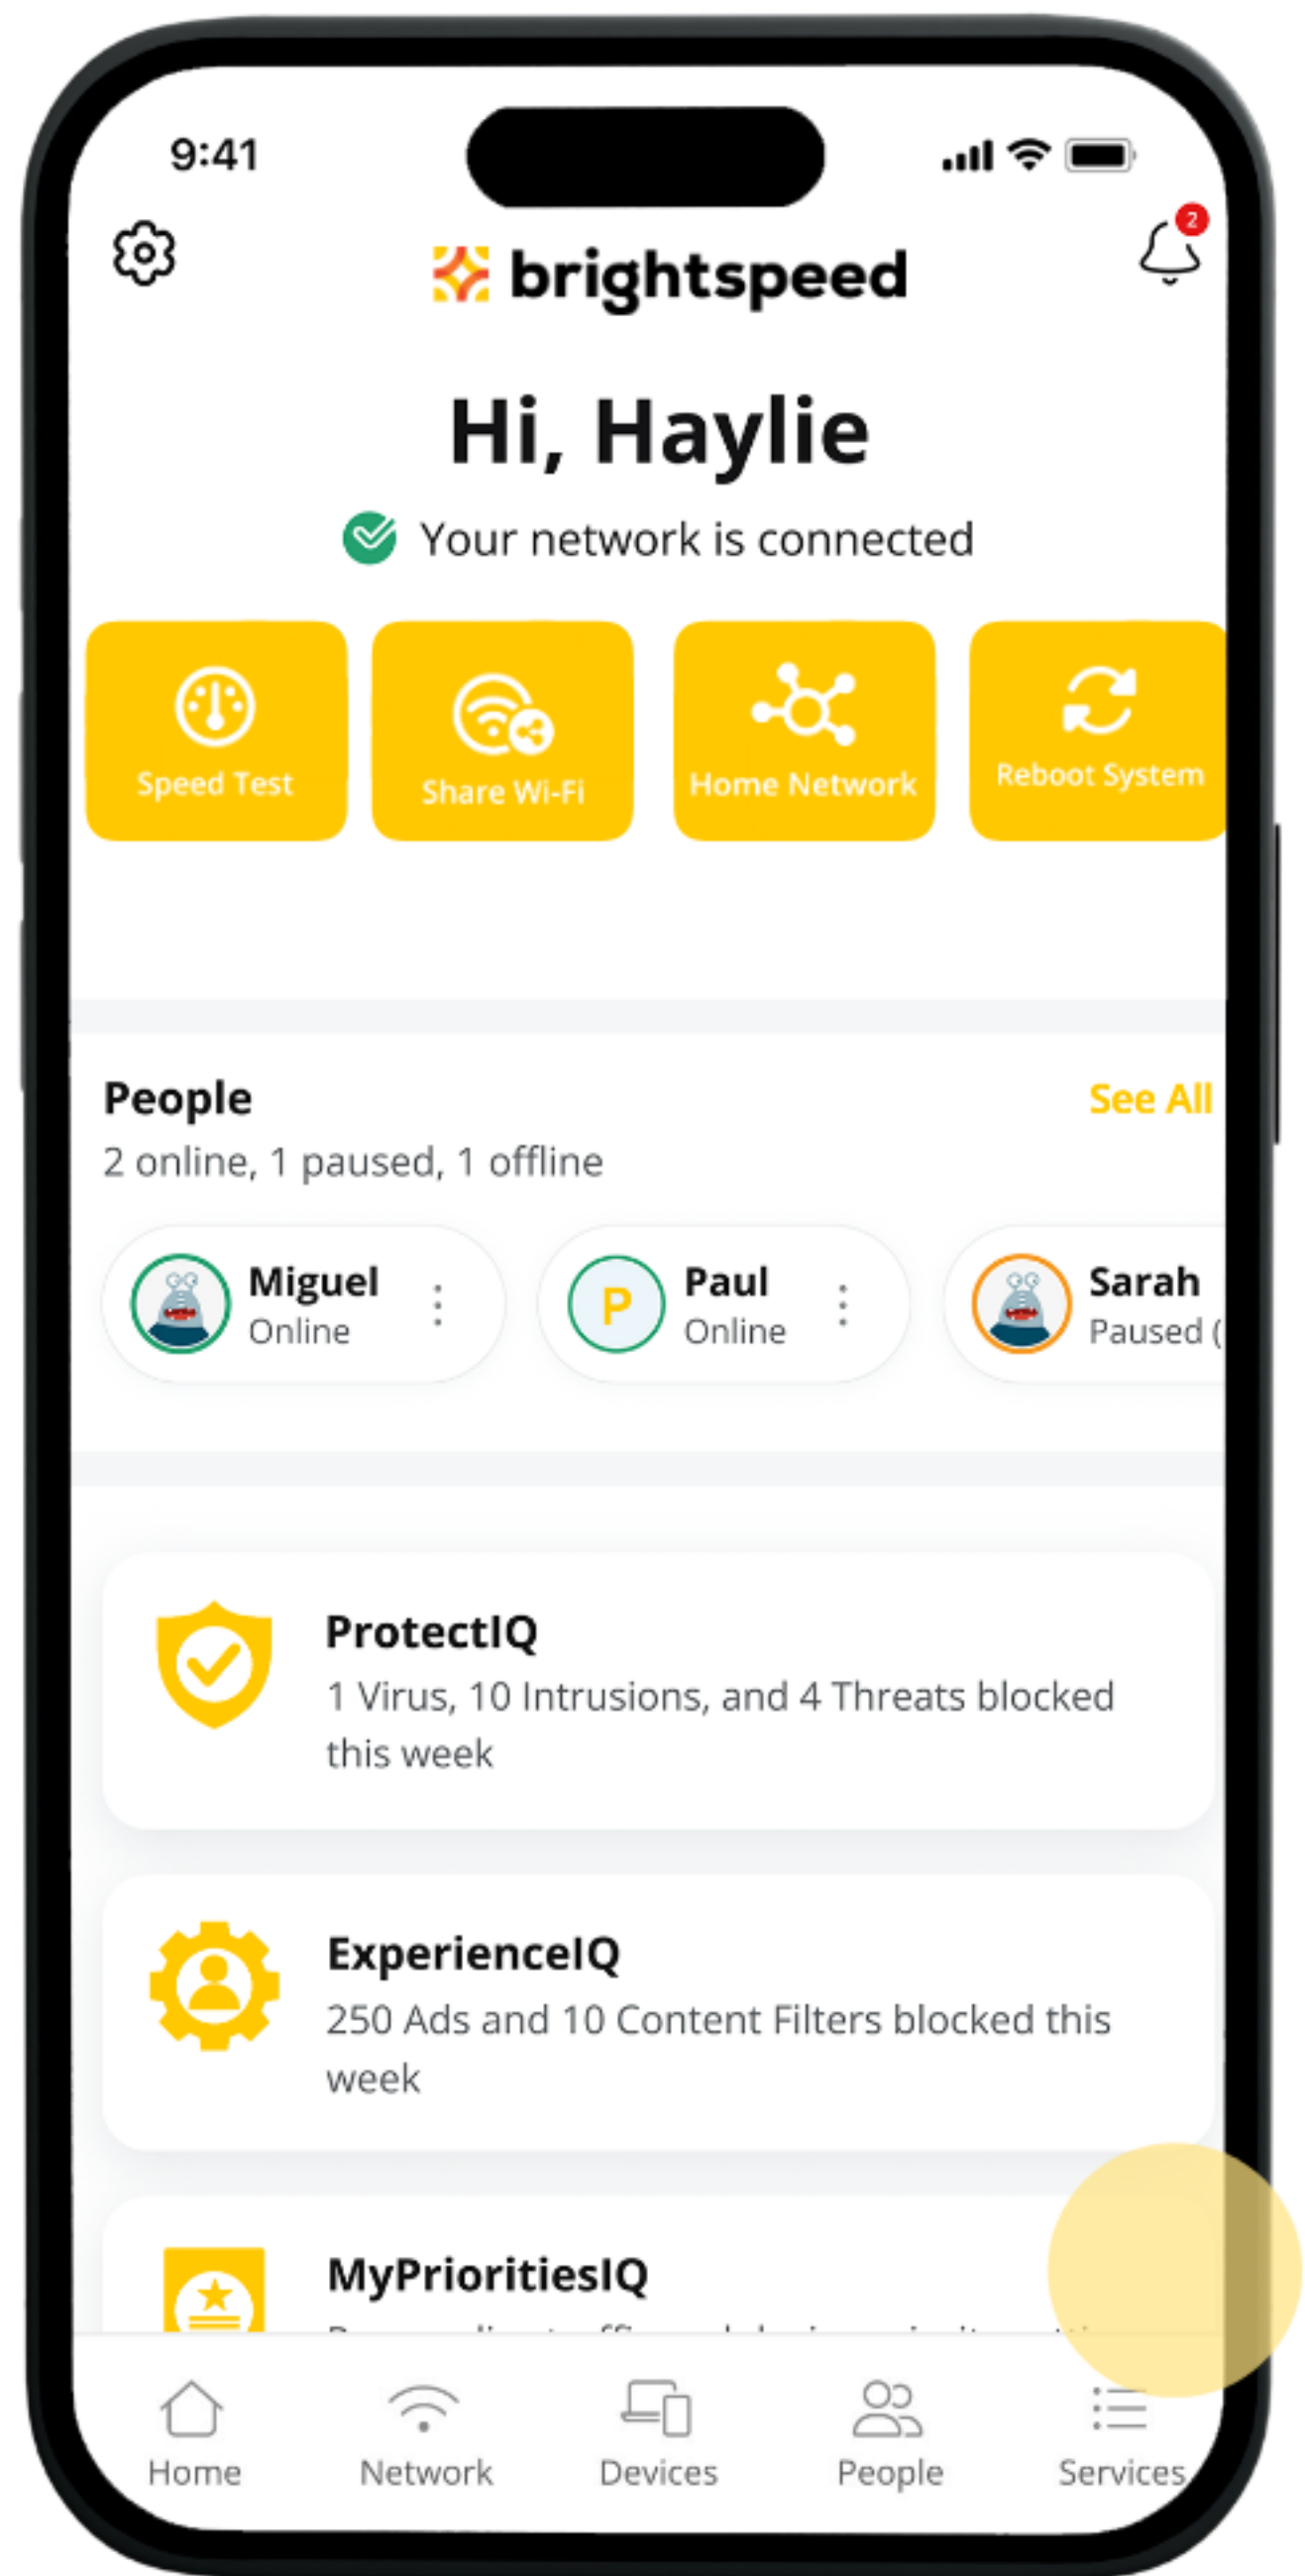

 **brightspeed**

How to Create a Guest Network

9:41

 **brightspeed**

Hi, Haylie

 Your network is connected

-  Speed Test
-  Share Wi-Fi
-  Home Network
-  Reboot System

People

[See All](#)

2 online, 1 paused, 1 offline

-  **Miguel**
Online
-  **Paul**
Online
-  **Sarah**
Paused

ProtectIQ

1 Virus, 10 Intrusions, and 4 Threats blocked this week

ExperienceIQ

250 Ads and 10 Content Filters blocked this week

MyPrioritiesIQ

Home

Network

Devices

People

Services

Quick, Secure Guest Network Setup

Quick, Secure Guest Network Setup

Share the Password

Guest Network expired

Brightspeed WiFi

brightspeed.com

1.833.692.7773