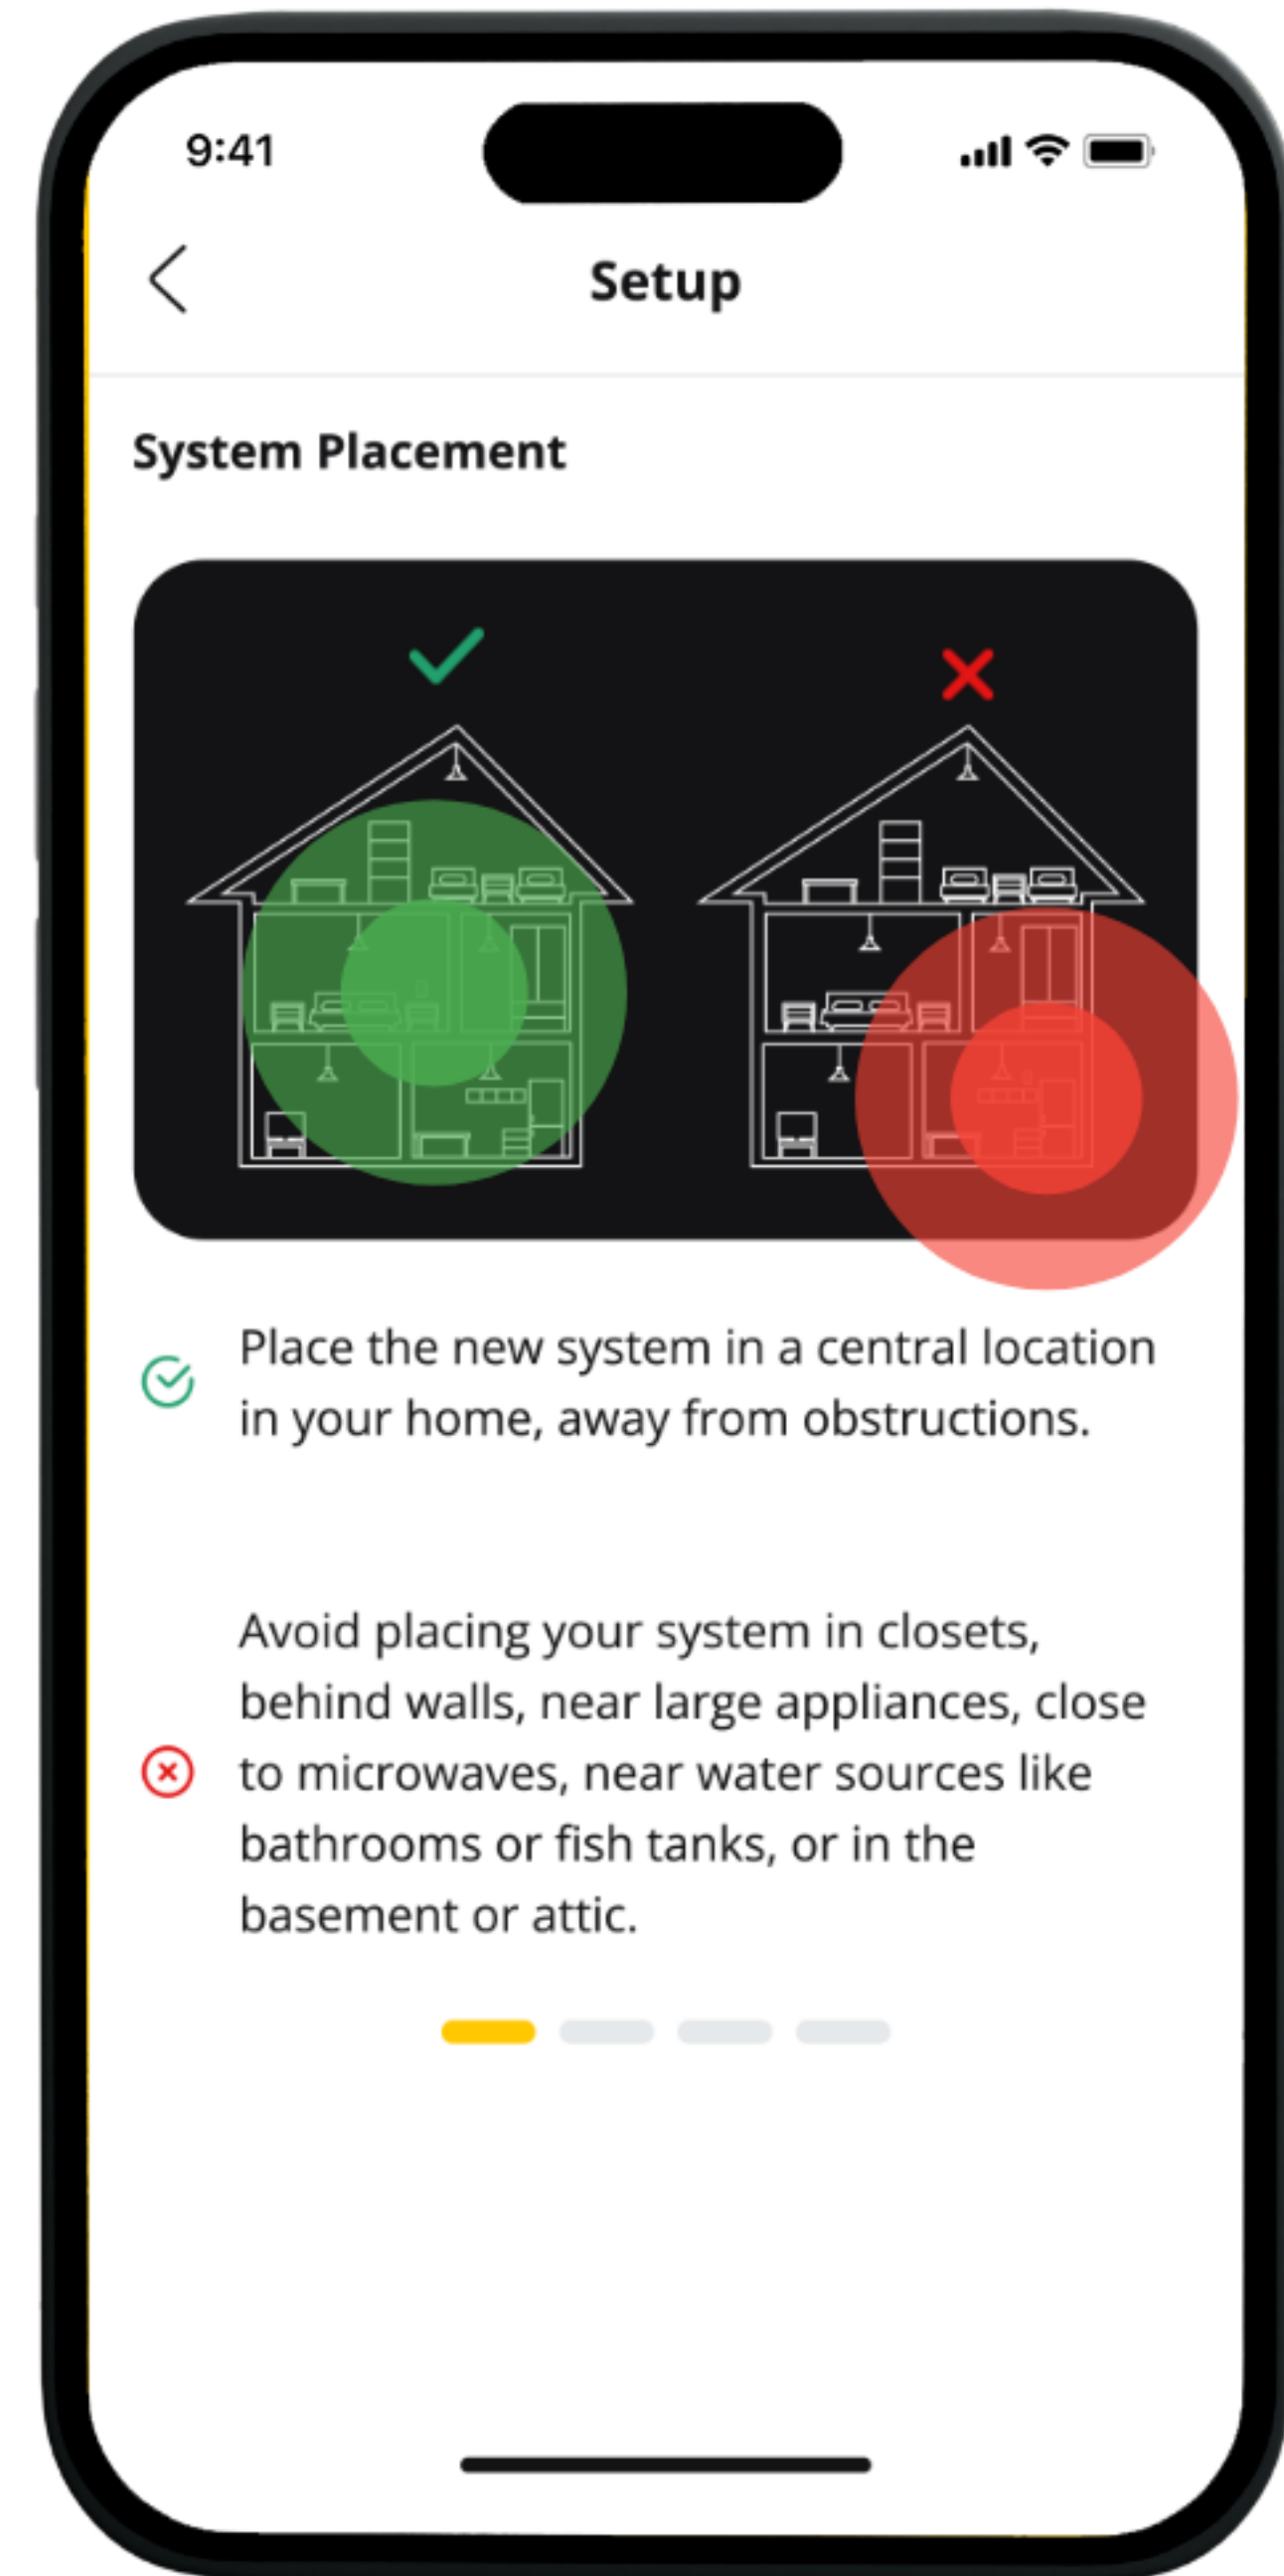

 **brightspeed**

How to Install Your Wi-Fi Gateway

ANYBY

IT'S HERE
BUILT FOR THE WAY

Choose the Right Spot

Plug It In

Launch the CommandIQ App

Personalize Your Network