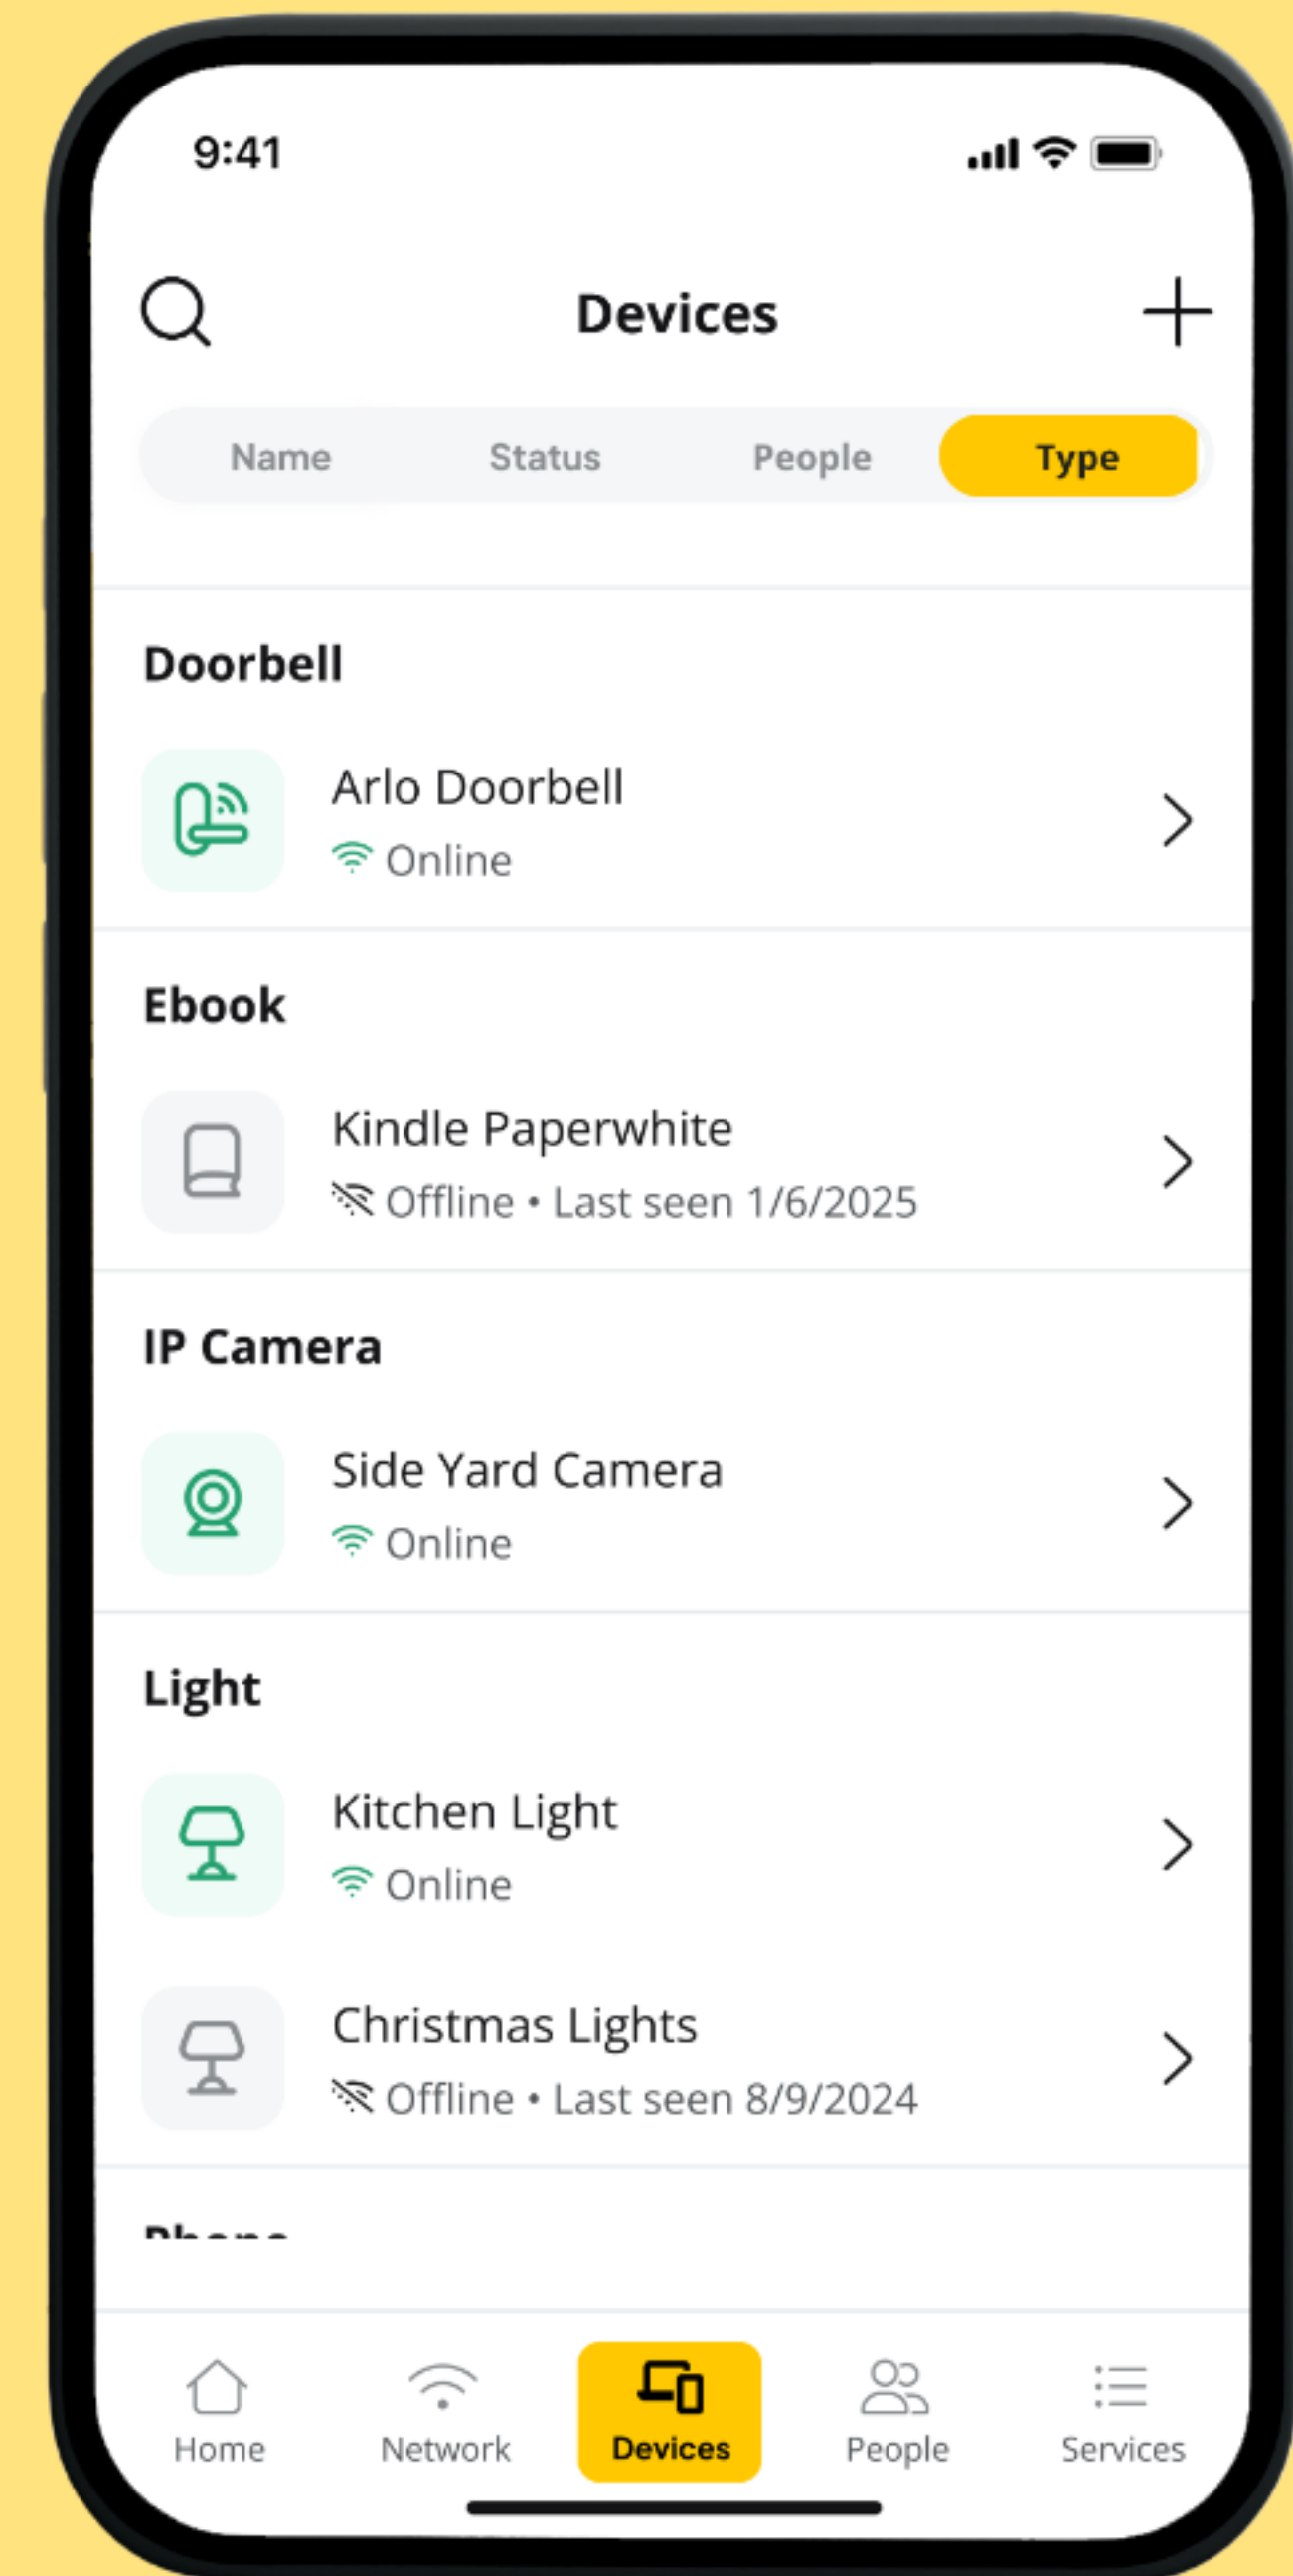

Offline • Last seen 5/2/2024

Guest Bedroom Roku

Online

Kid's TV

Paused

Kindle Paperwhite

Offline • Last seen 1/6/2025

Home

Network

Devices

People

Services

Sort or unsort
your devices

Tapping on Status

Tapping on People

Tapping on Type