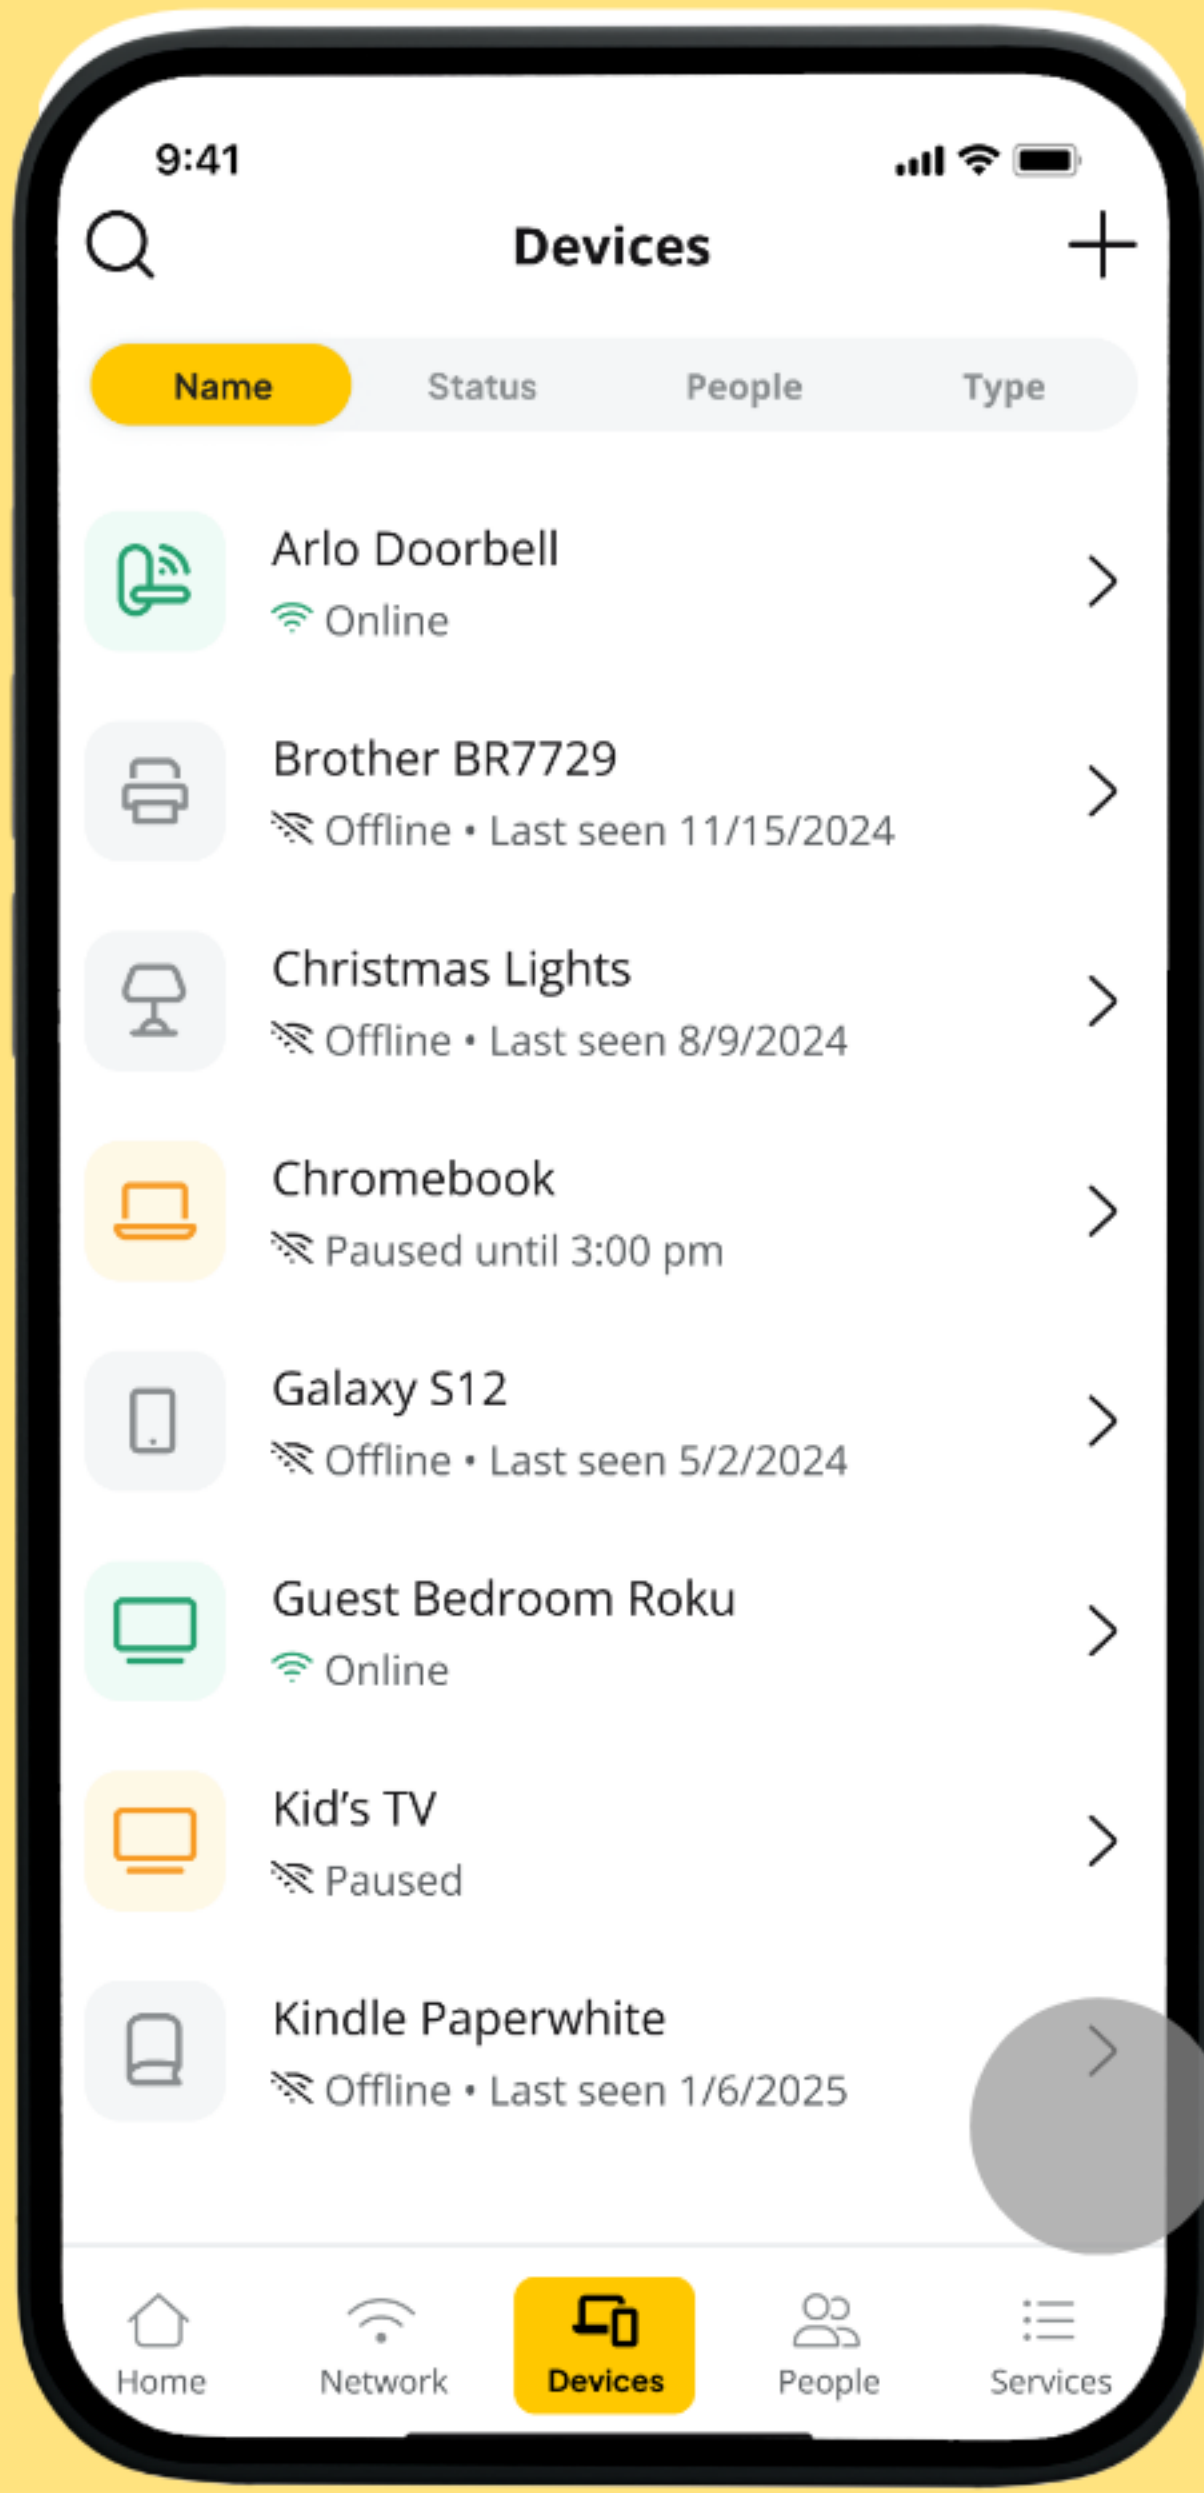

 **brightspeed**

9:41

Devices

Name

Status

People

Type

Arlo Doorbell

Online

Brother BR7729

Offline • Last seen 11/15/2024

Christmas Lights

Offline • Last seen 8/9/2024

Chromebook

Paused until 3:00 pm

Galaxy S12

Network

Devices

People

Services

Sort or unsort
your devices

Tapping on Status

Tapping on People

Tapping on Type