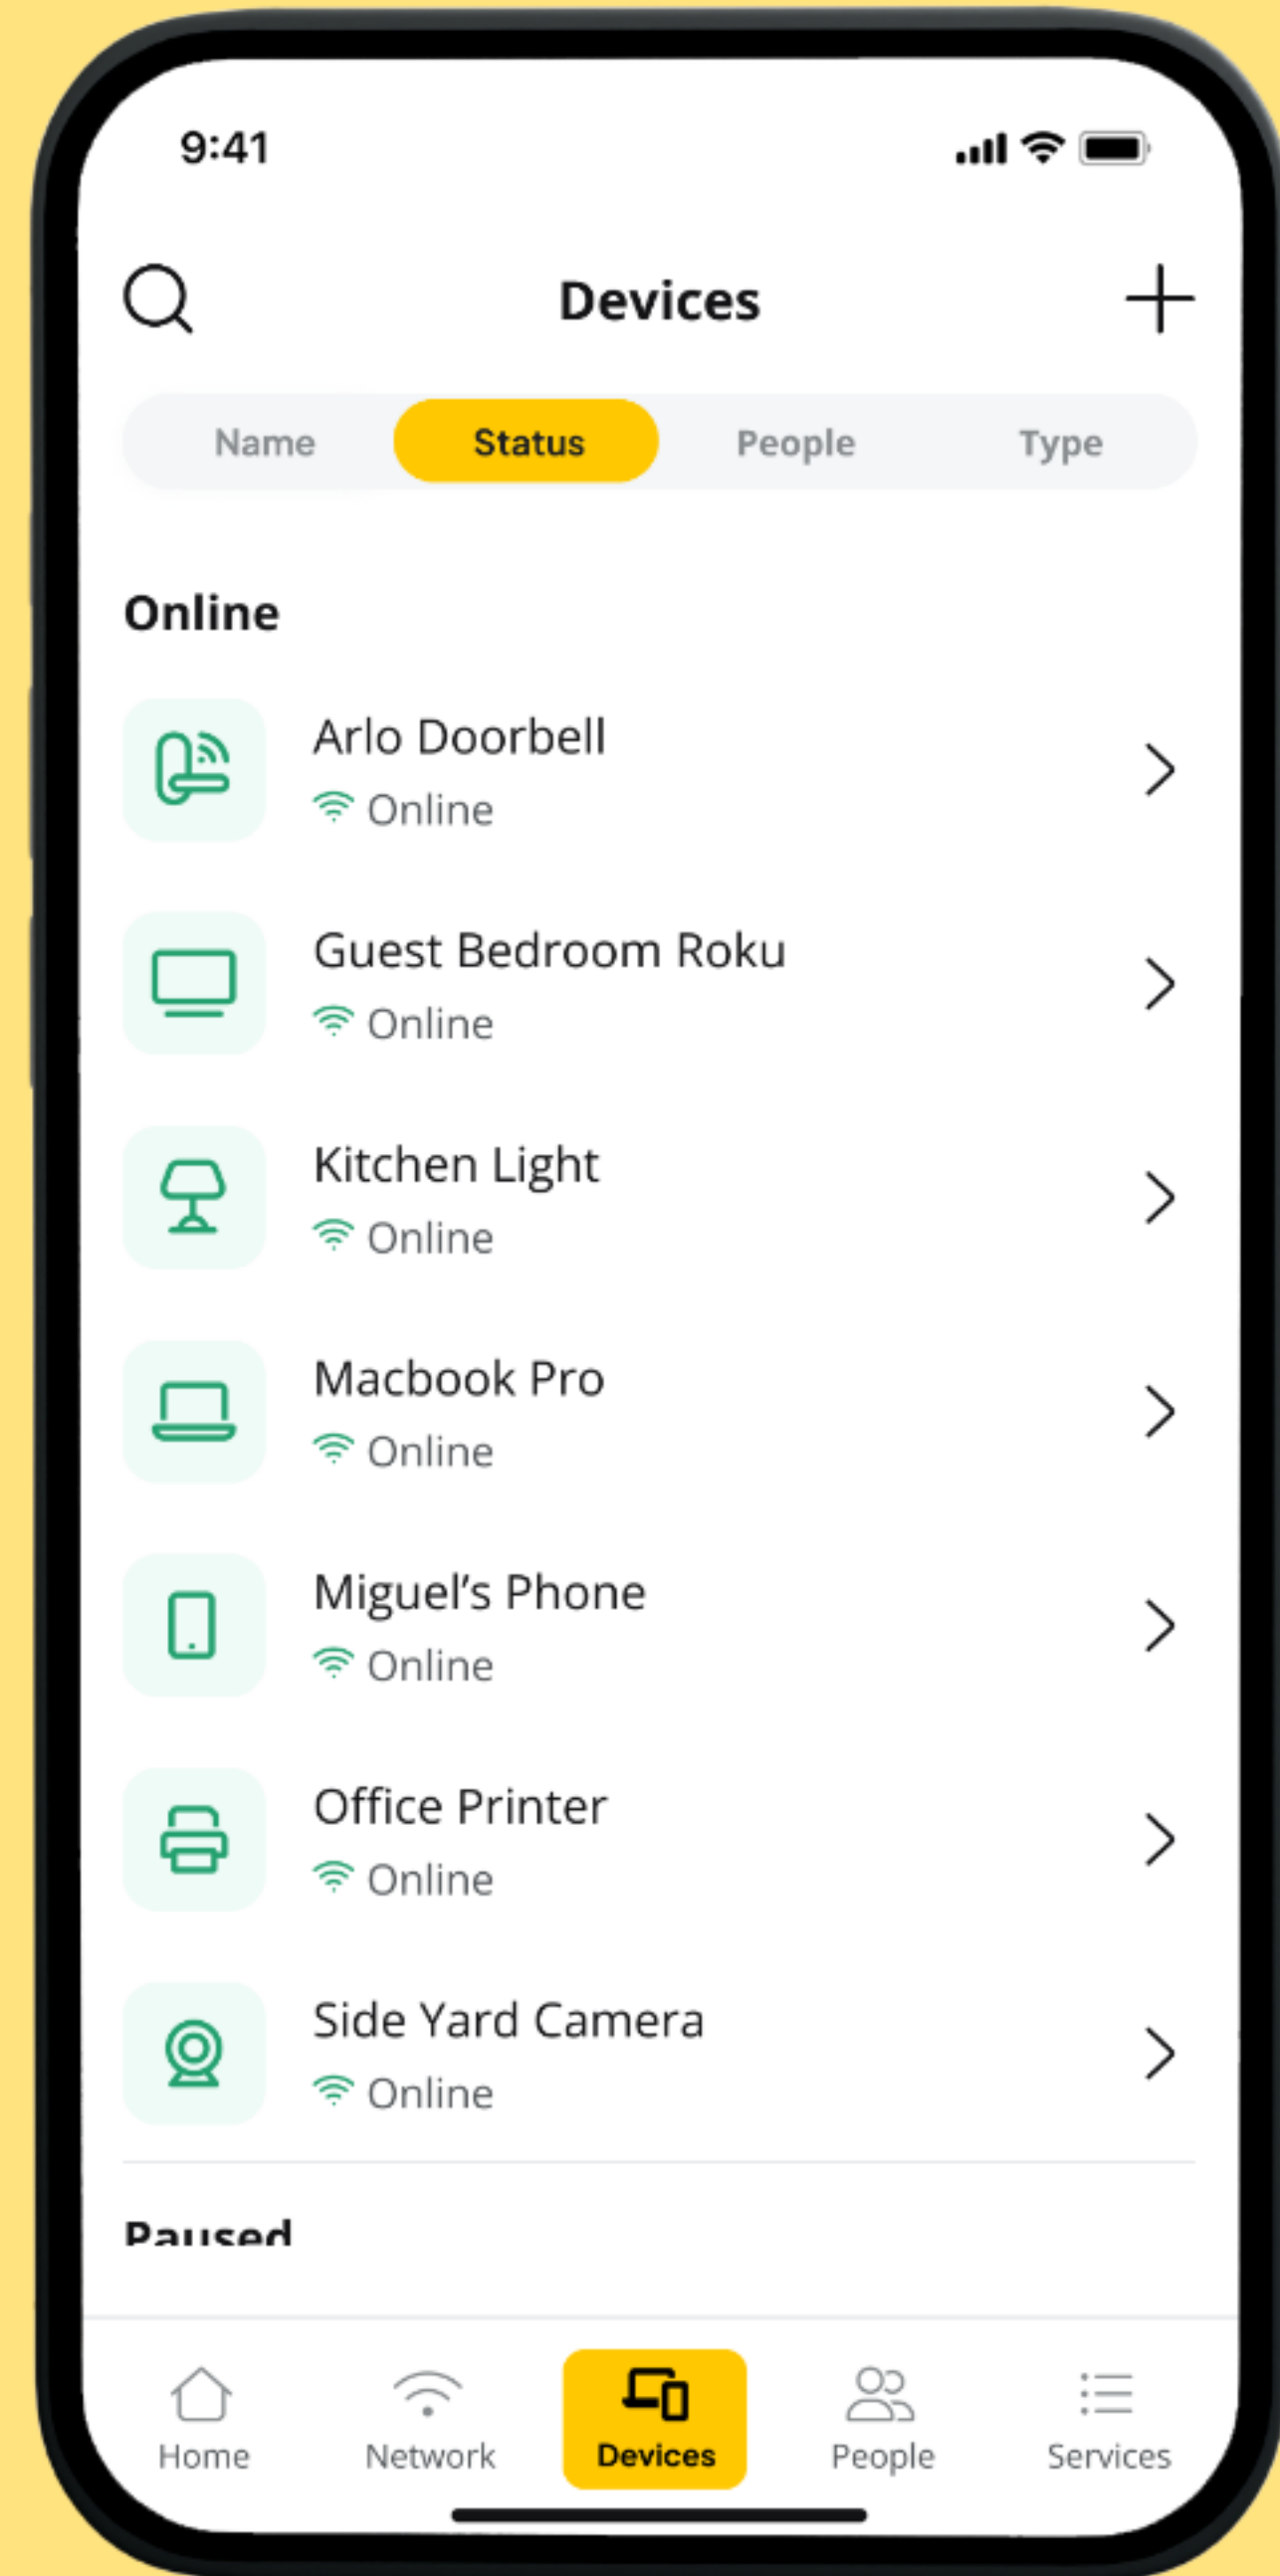

Offline • Last seen 5/2/2024

Guest Bedroom Roku

Online

Kid's TV

Paused

Kindle Paperwhite

Offline • Last seen 1/6/2025

Home

Network

Devices

People

Services

Sort or unsort
your devices

Tapping on Status

Tapping on People

Tapping on Type