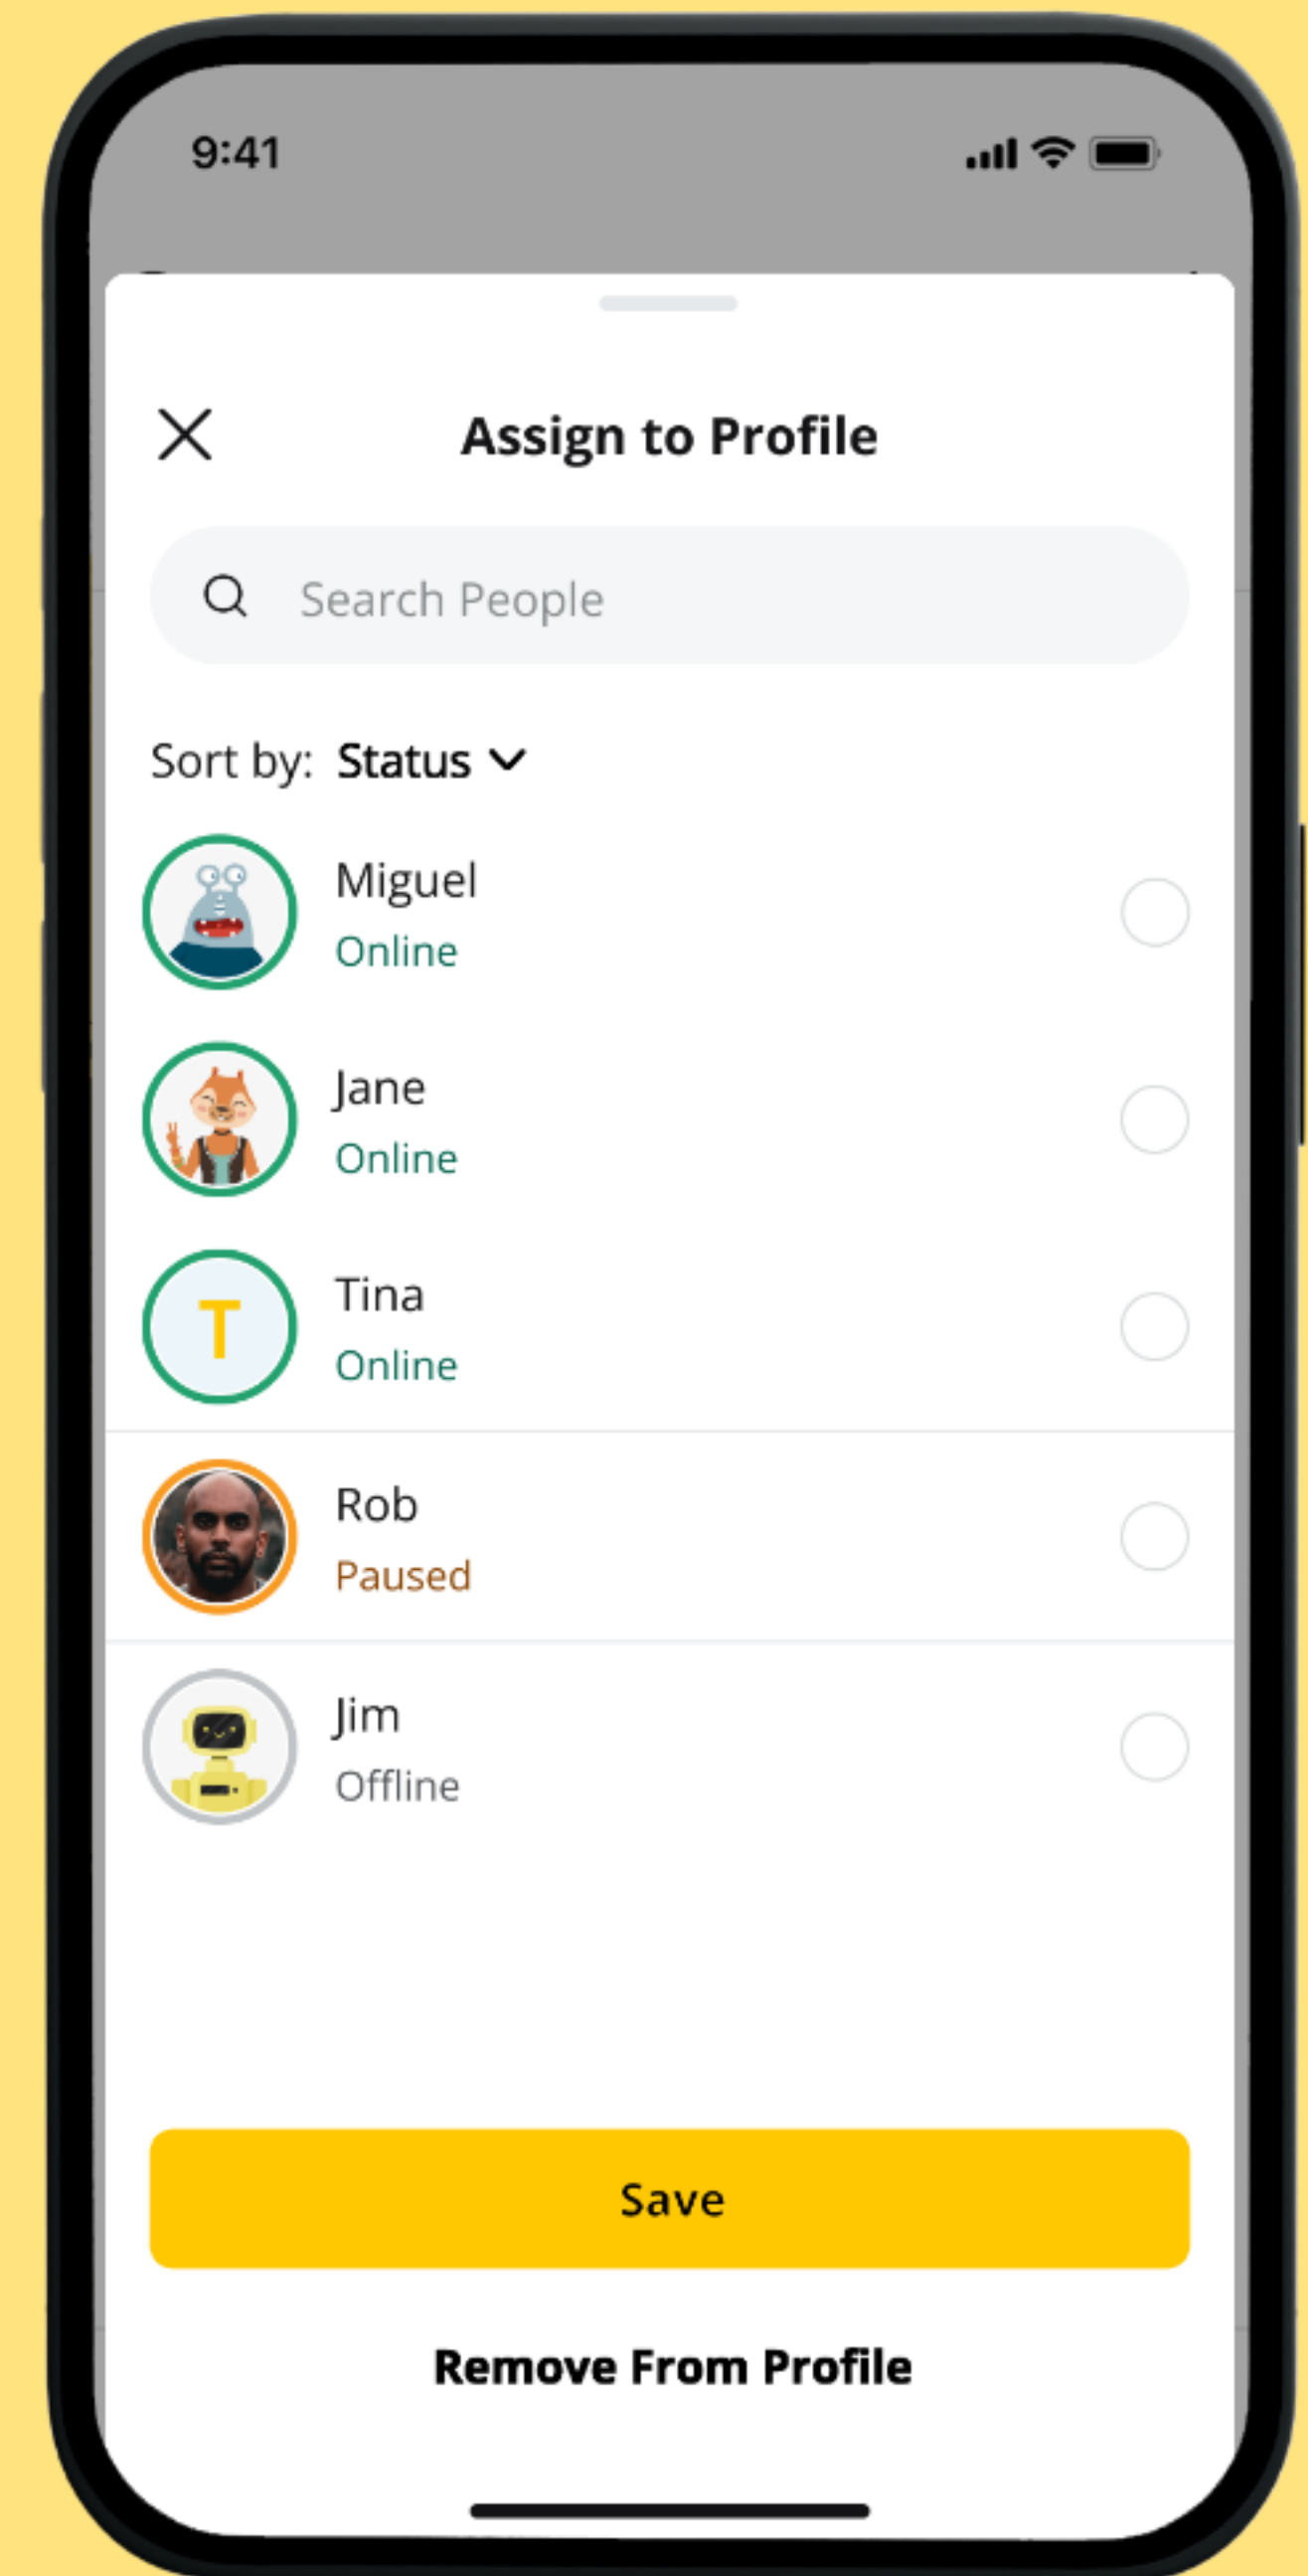

Easily add devices