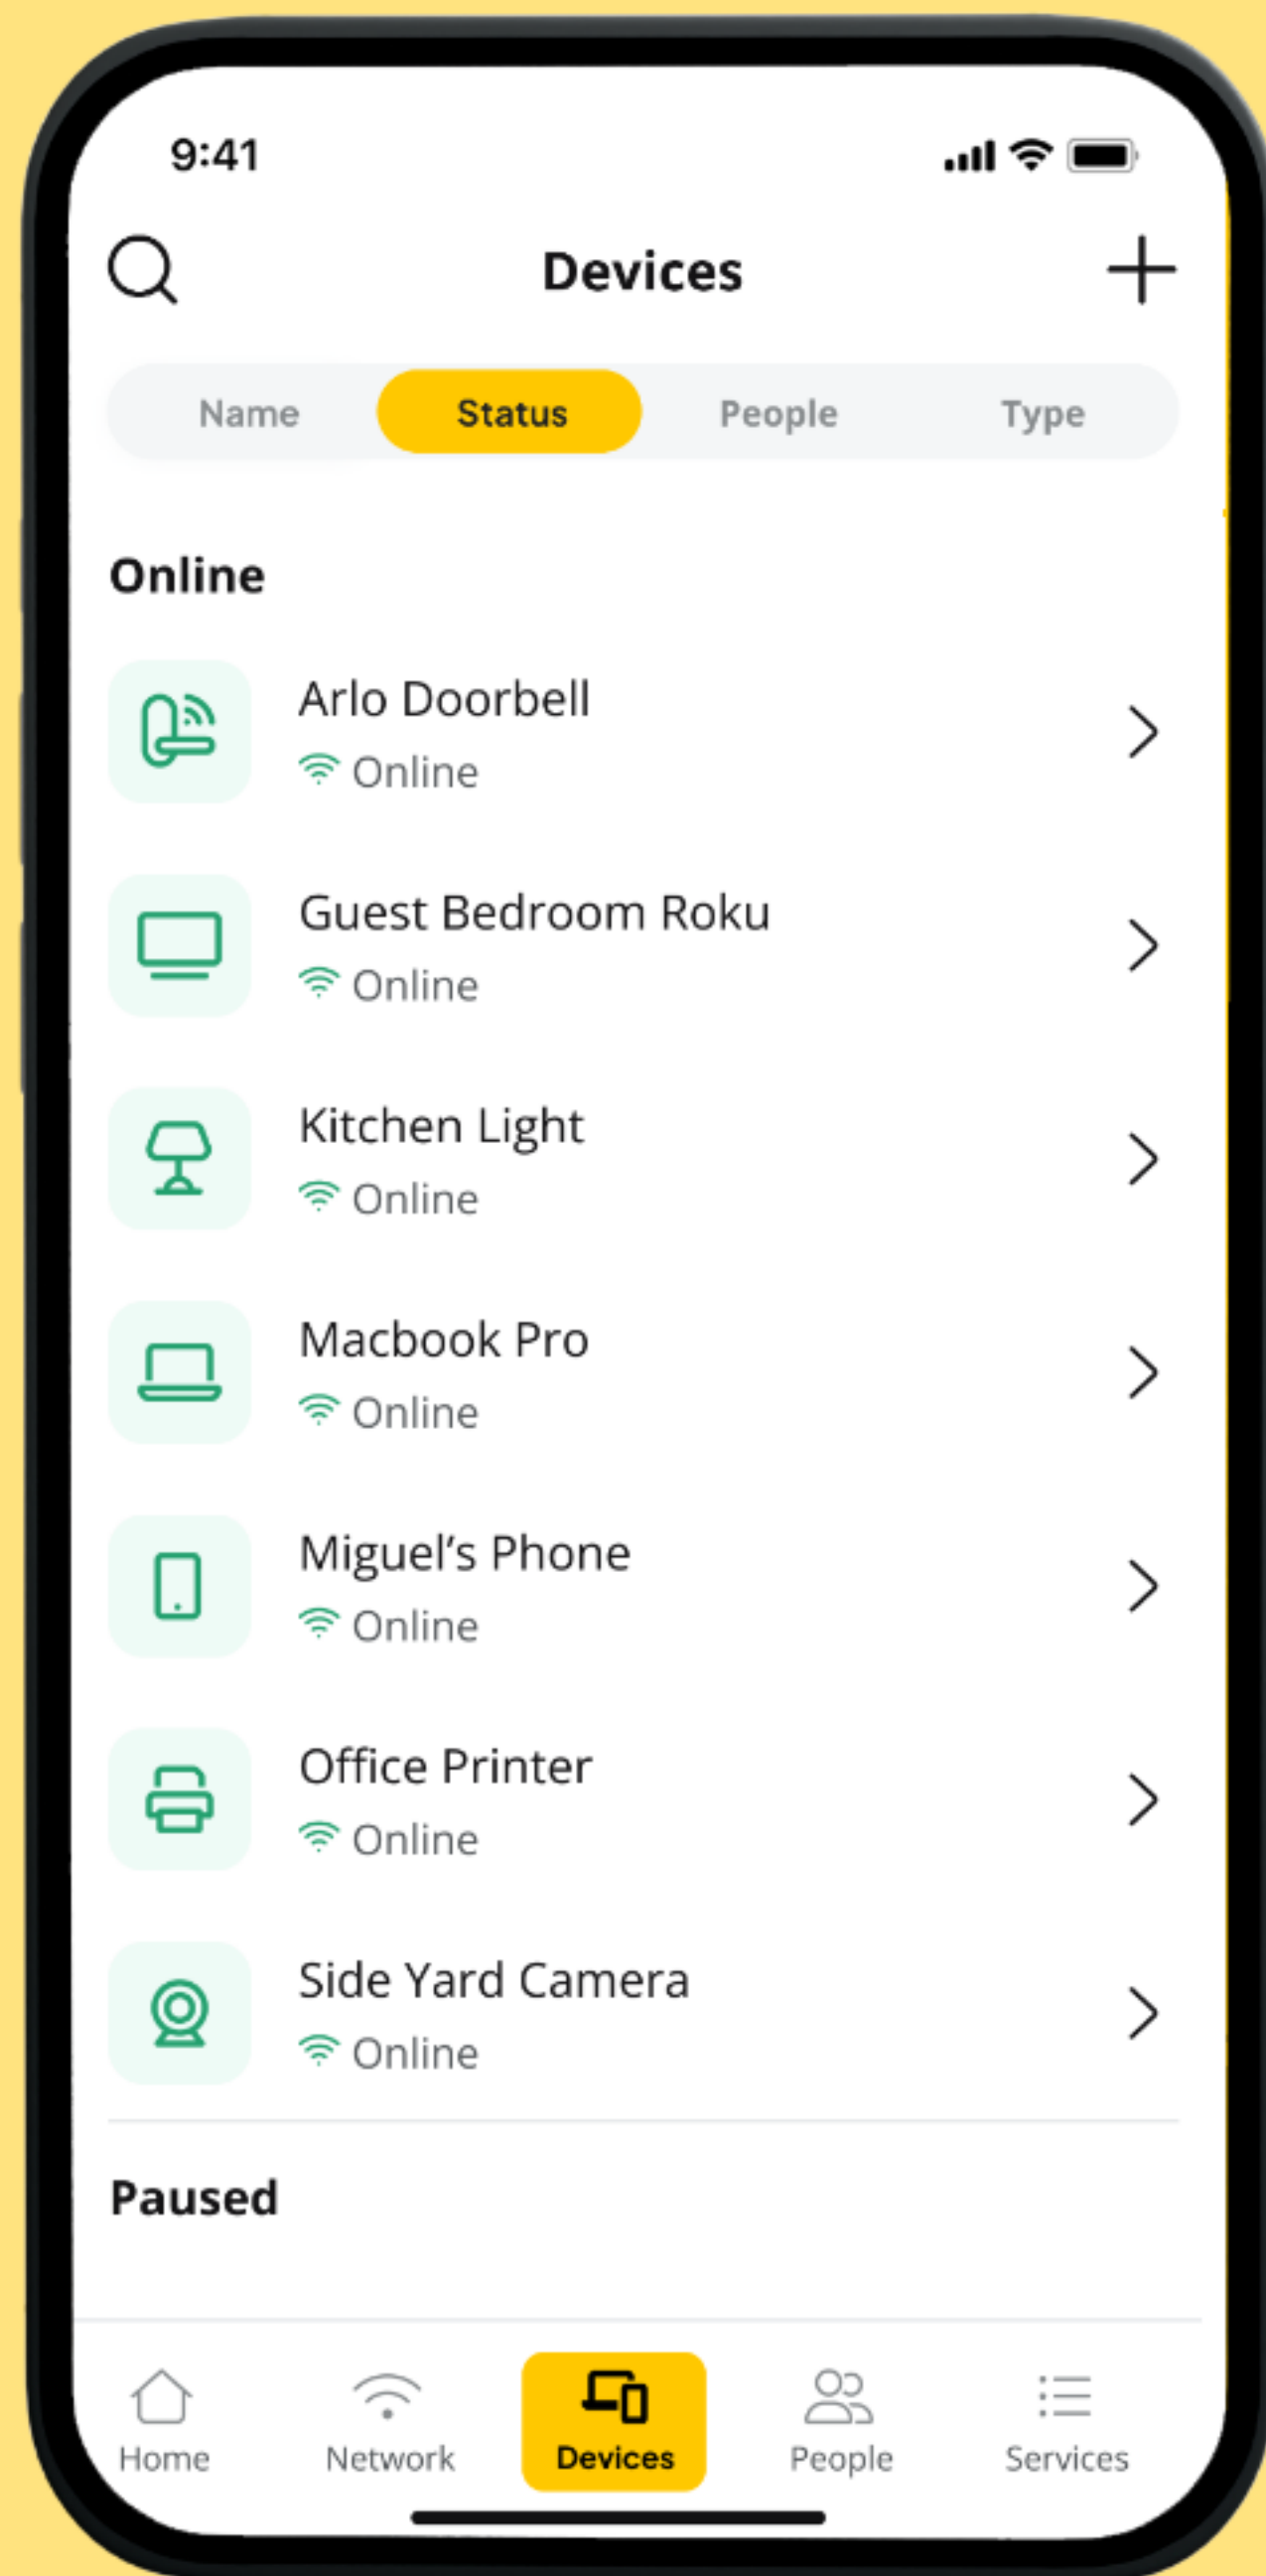

Offline • Last seen 5/2/2024

Guest Bedroom Roku

Online

Kid's TV

Paused

Kindle Paperwhite

Offline • Last seen 1/6/2025

Home

Network

Devices

People

Services

Sort or unsort
your devices

Tapping on Status

Tapping on People

Tapping on Type