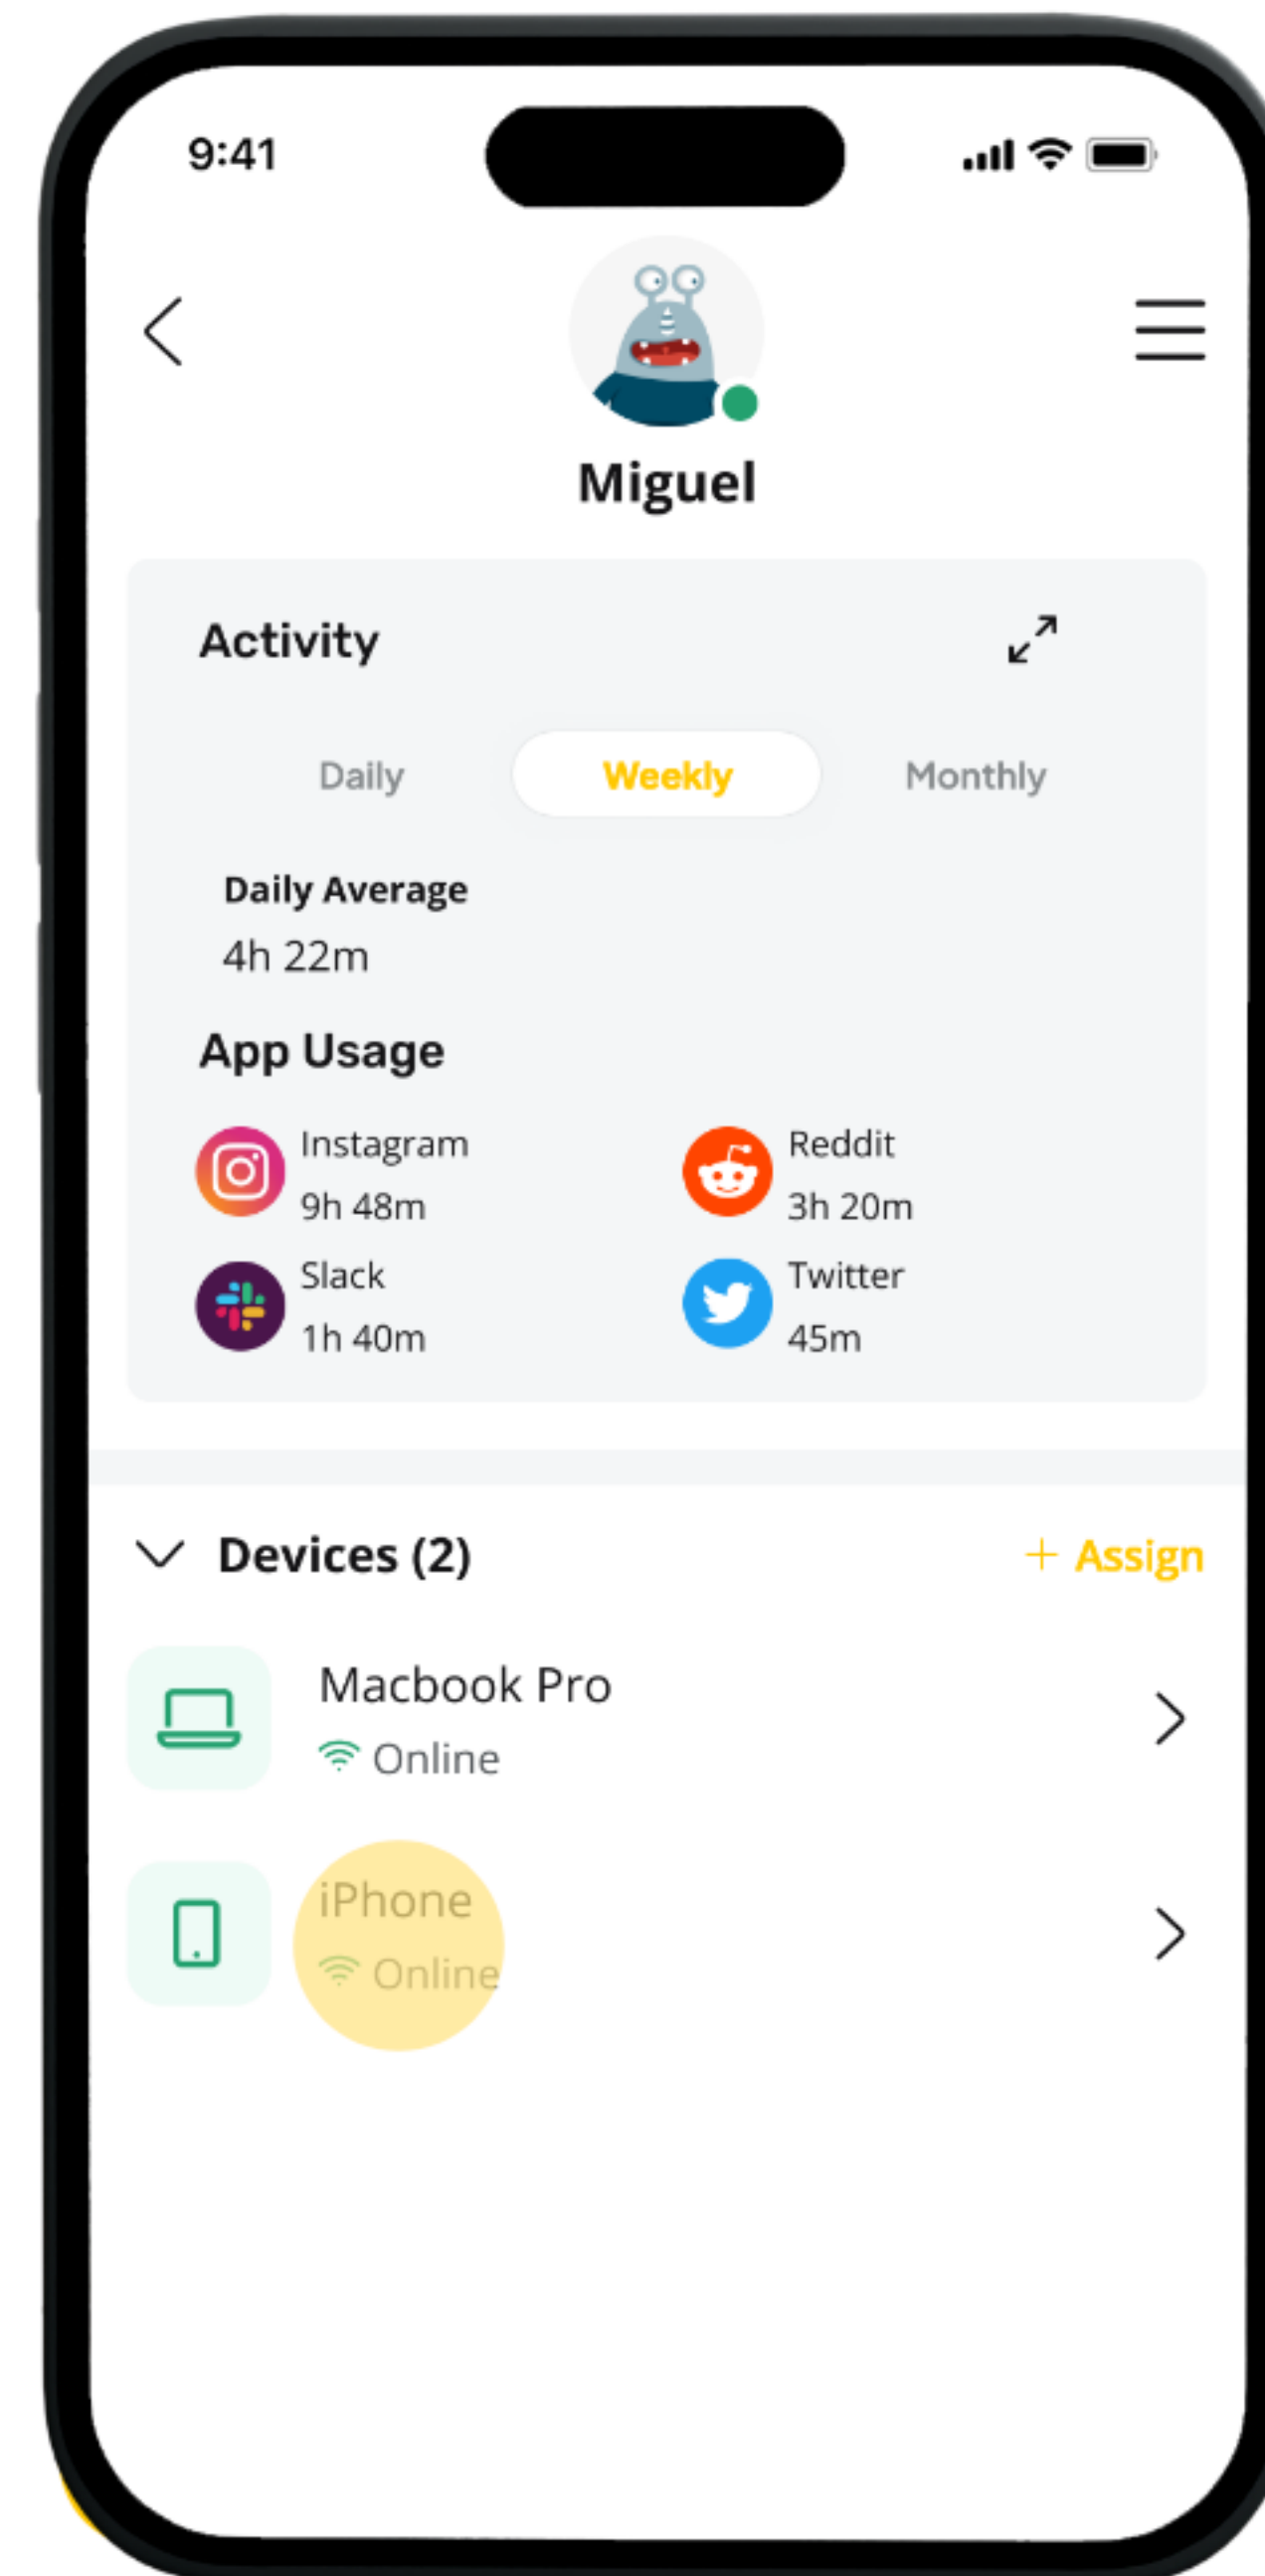

 **brightspeed**

Learn How to Set Up Enhanced Parental Control Profiles

How to Access ExperienceIQ

People section

Time limits

Blocked content

Age filter

Pause a device