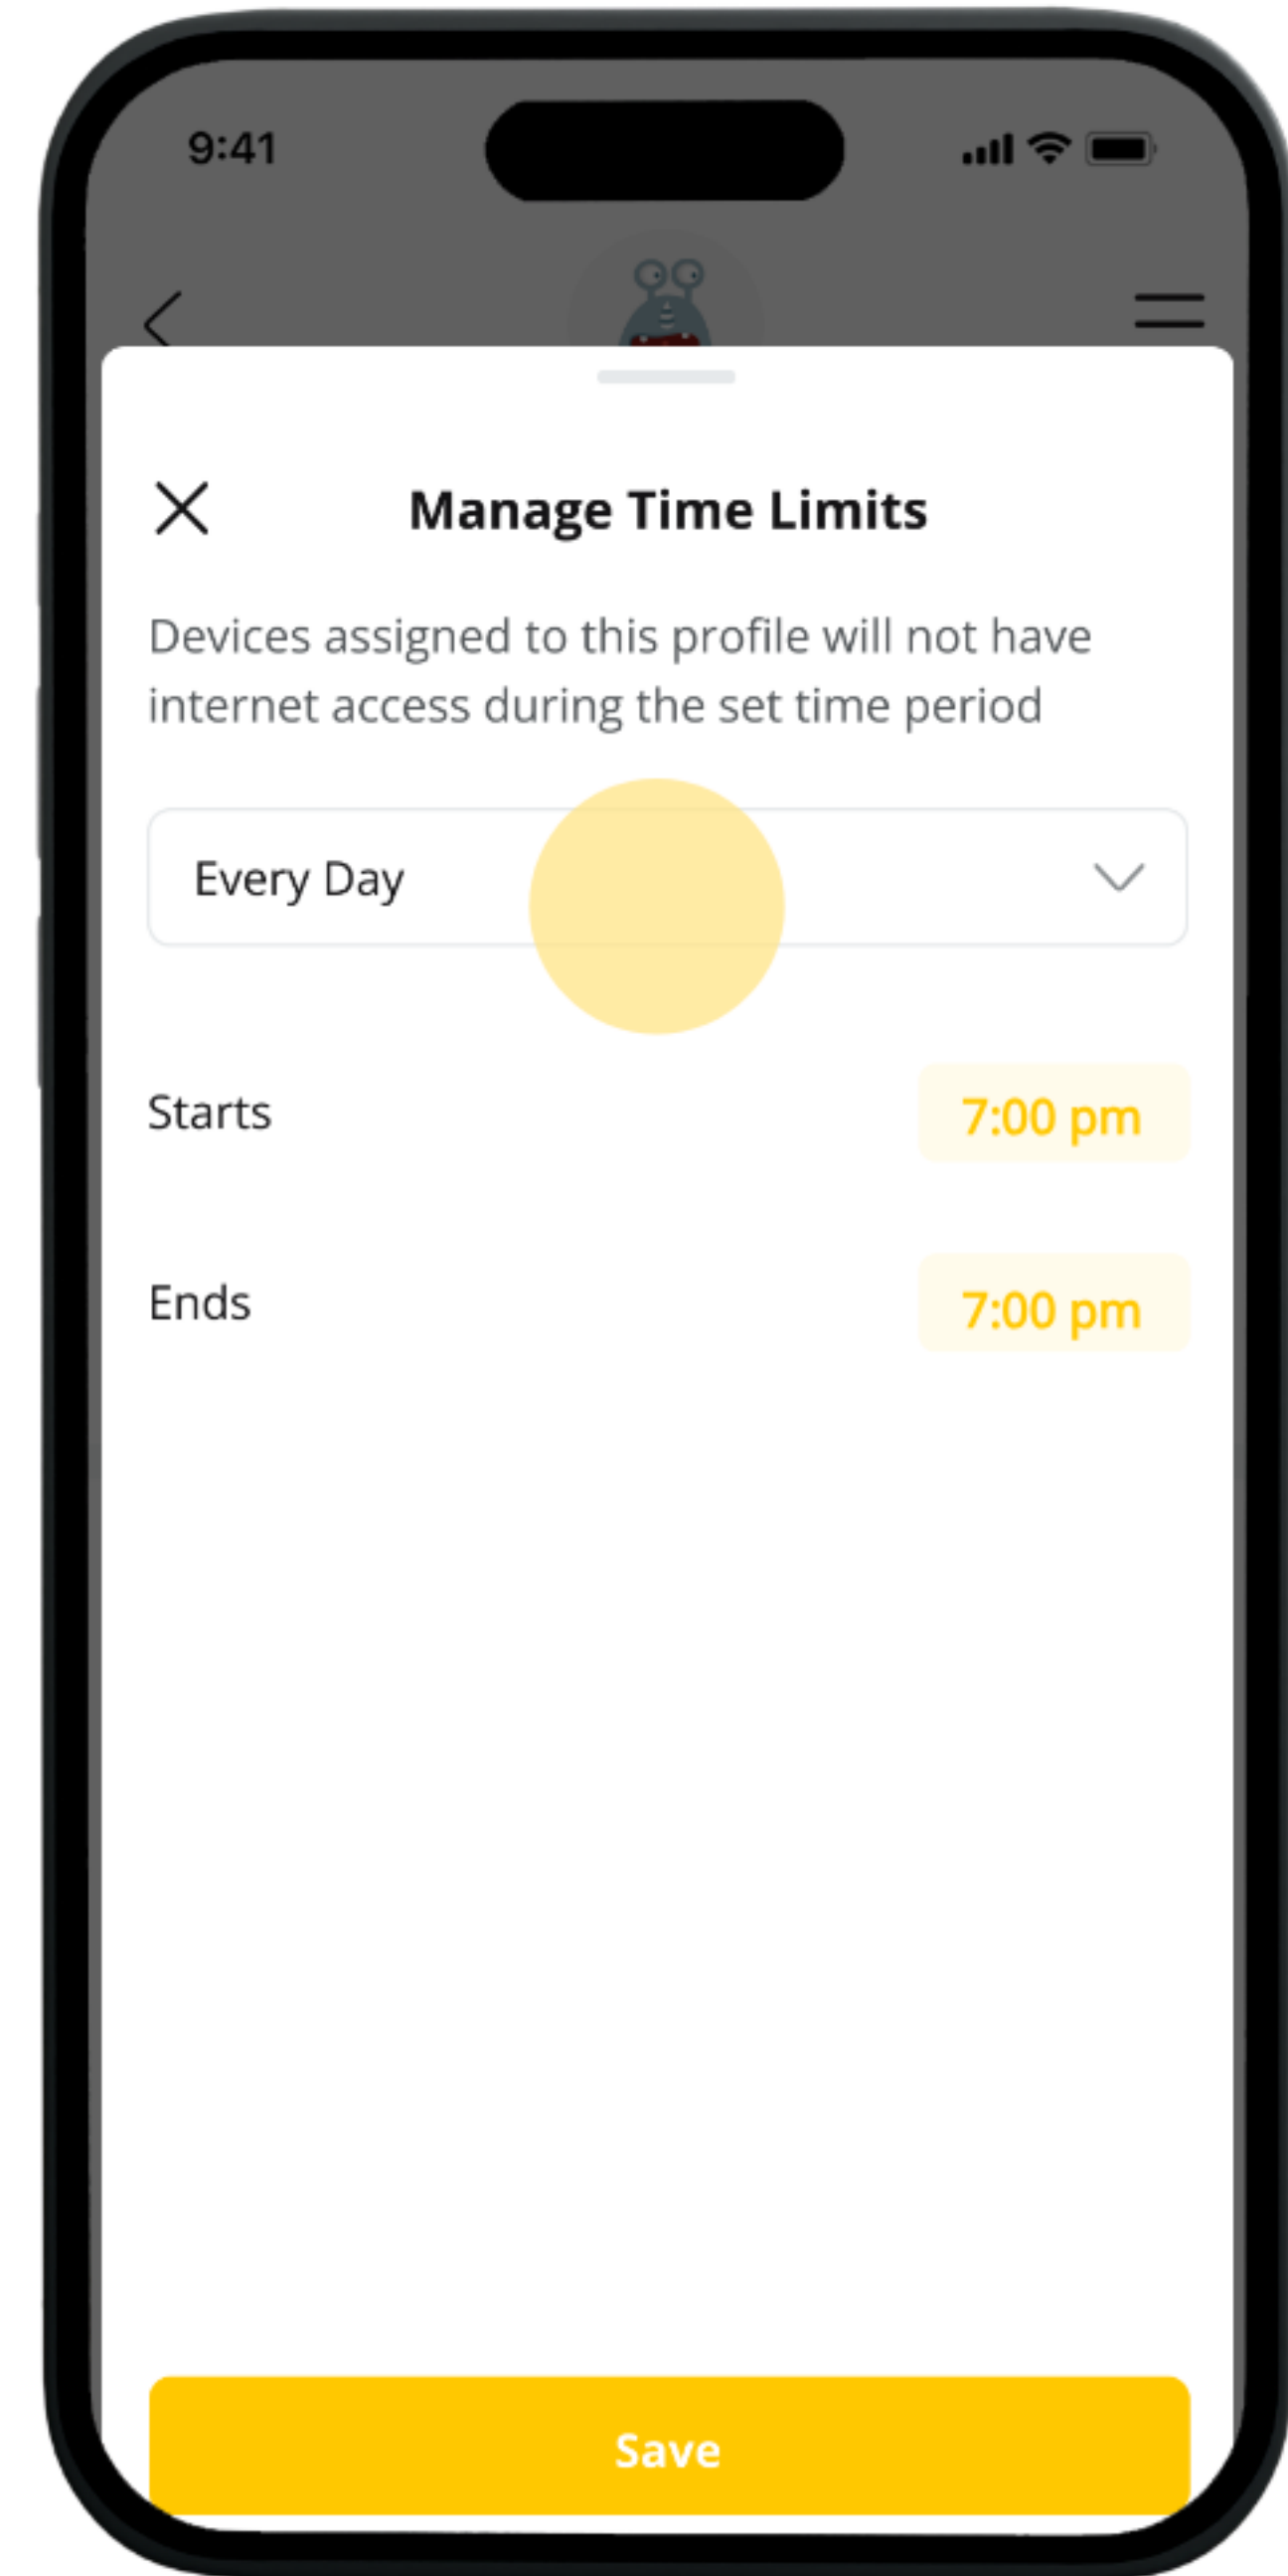

 **brightspeed**

Learn How to Set Up Enhanced Parental Control Profiles

How to Access ExperienceIQ

People section

Time limits

Blocked content

Age filter

Pause a device