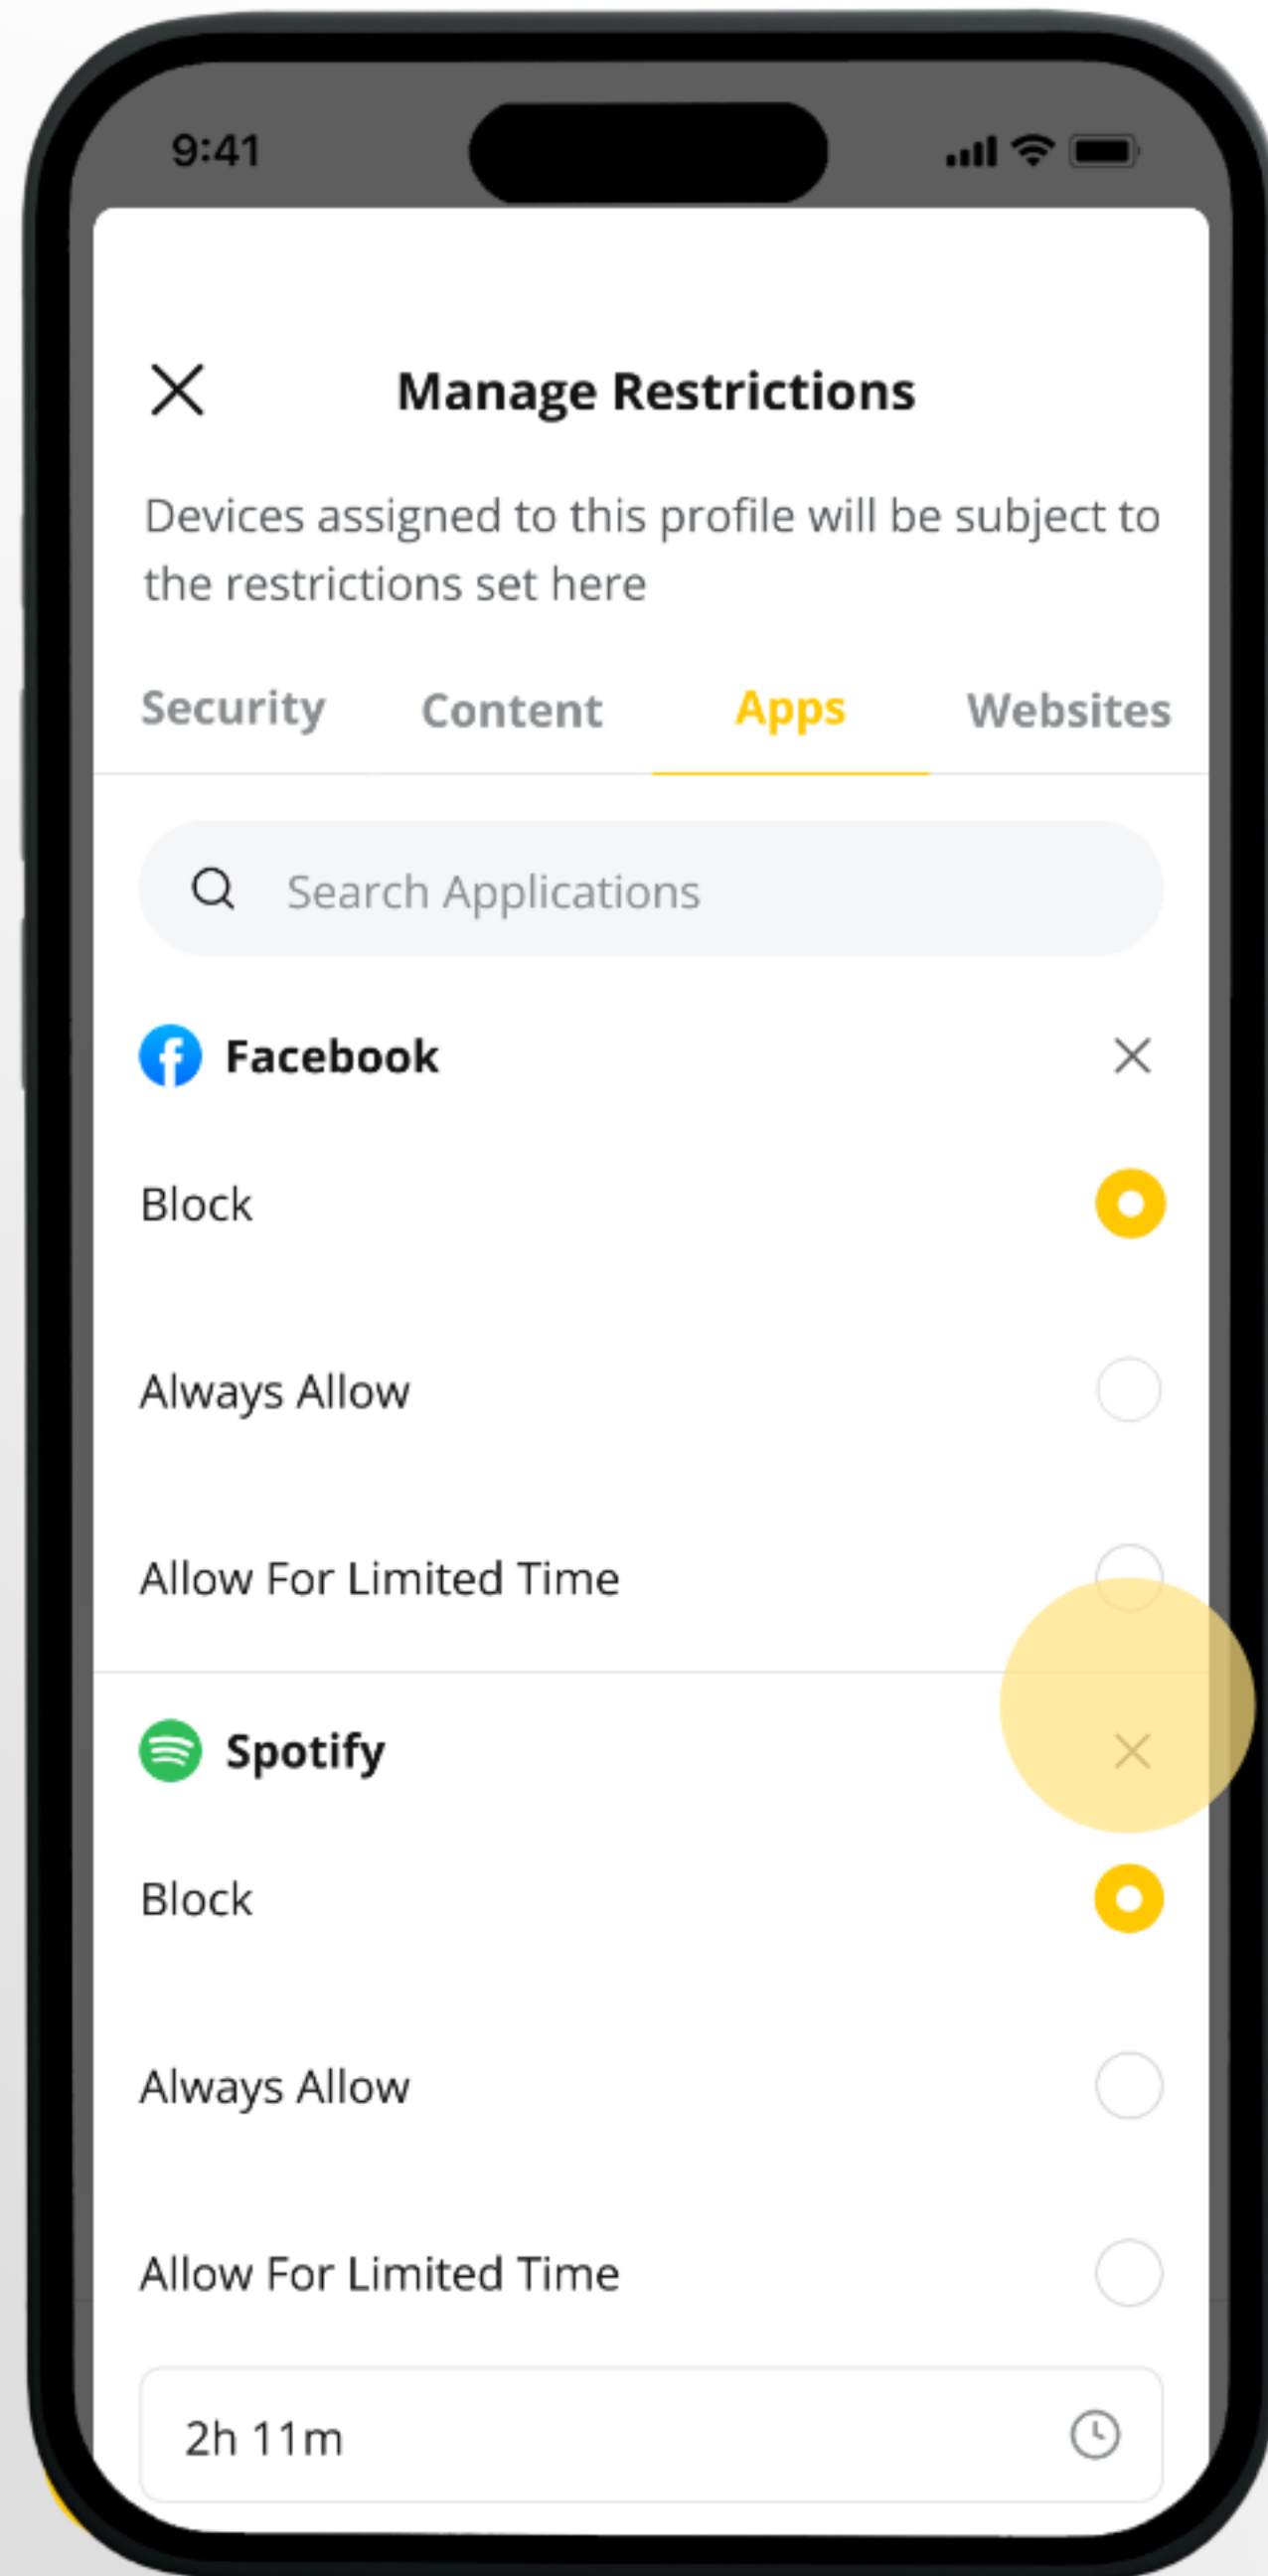

 **brightspeed**

Learn How to Set Up Enhanced Parental Control Profiles

How to Access ExperienceIQ

People section

Time limits

Blocked content

Age filter

Pause a device