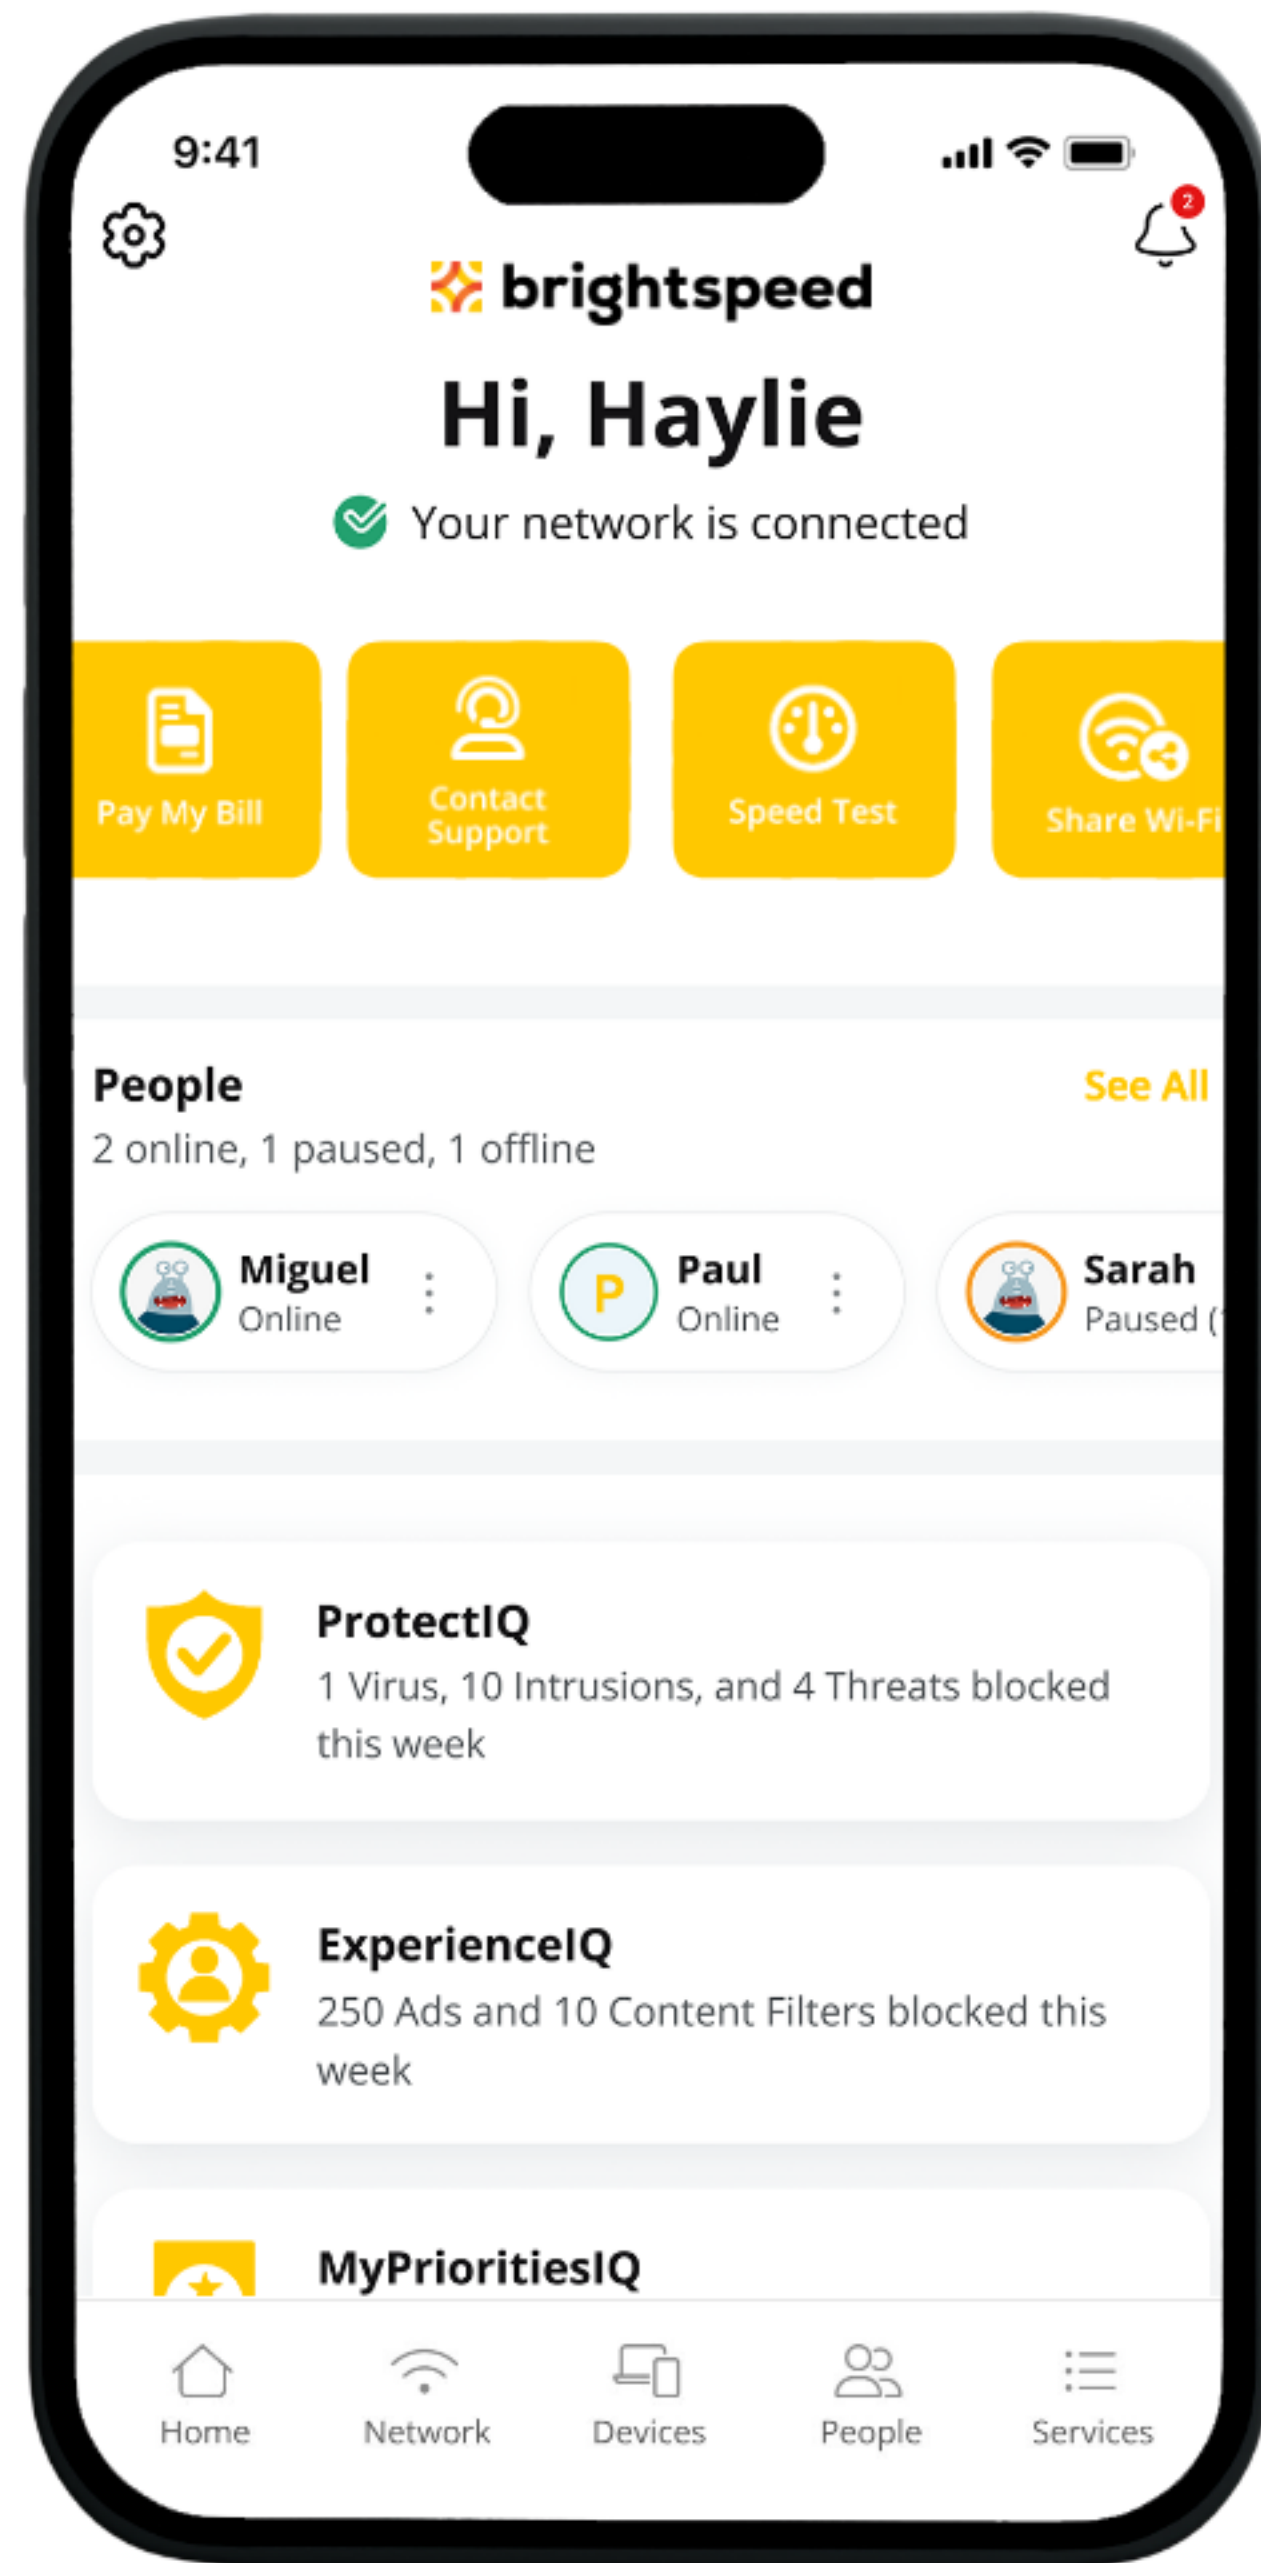

 **brightspeed**

Learn More about  
ProtectIQ Cybersecurity

Enhanced  
cybersecurity

Suspicious traffic  
is automatically  
blocked

## Defends your network