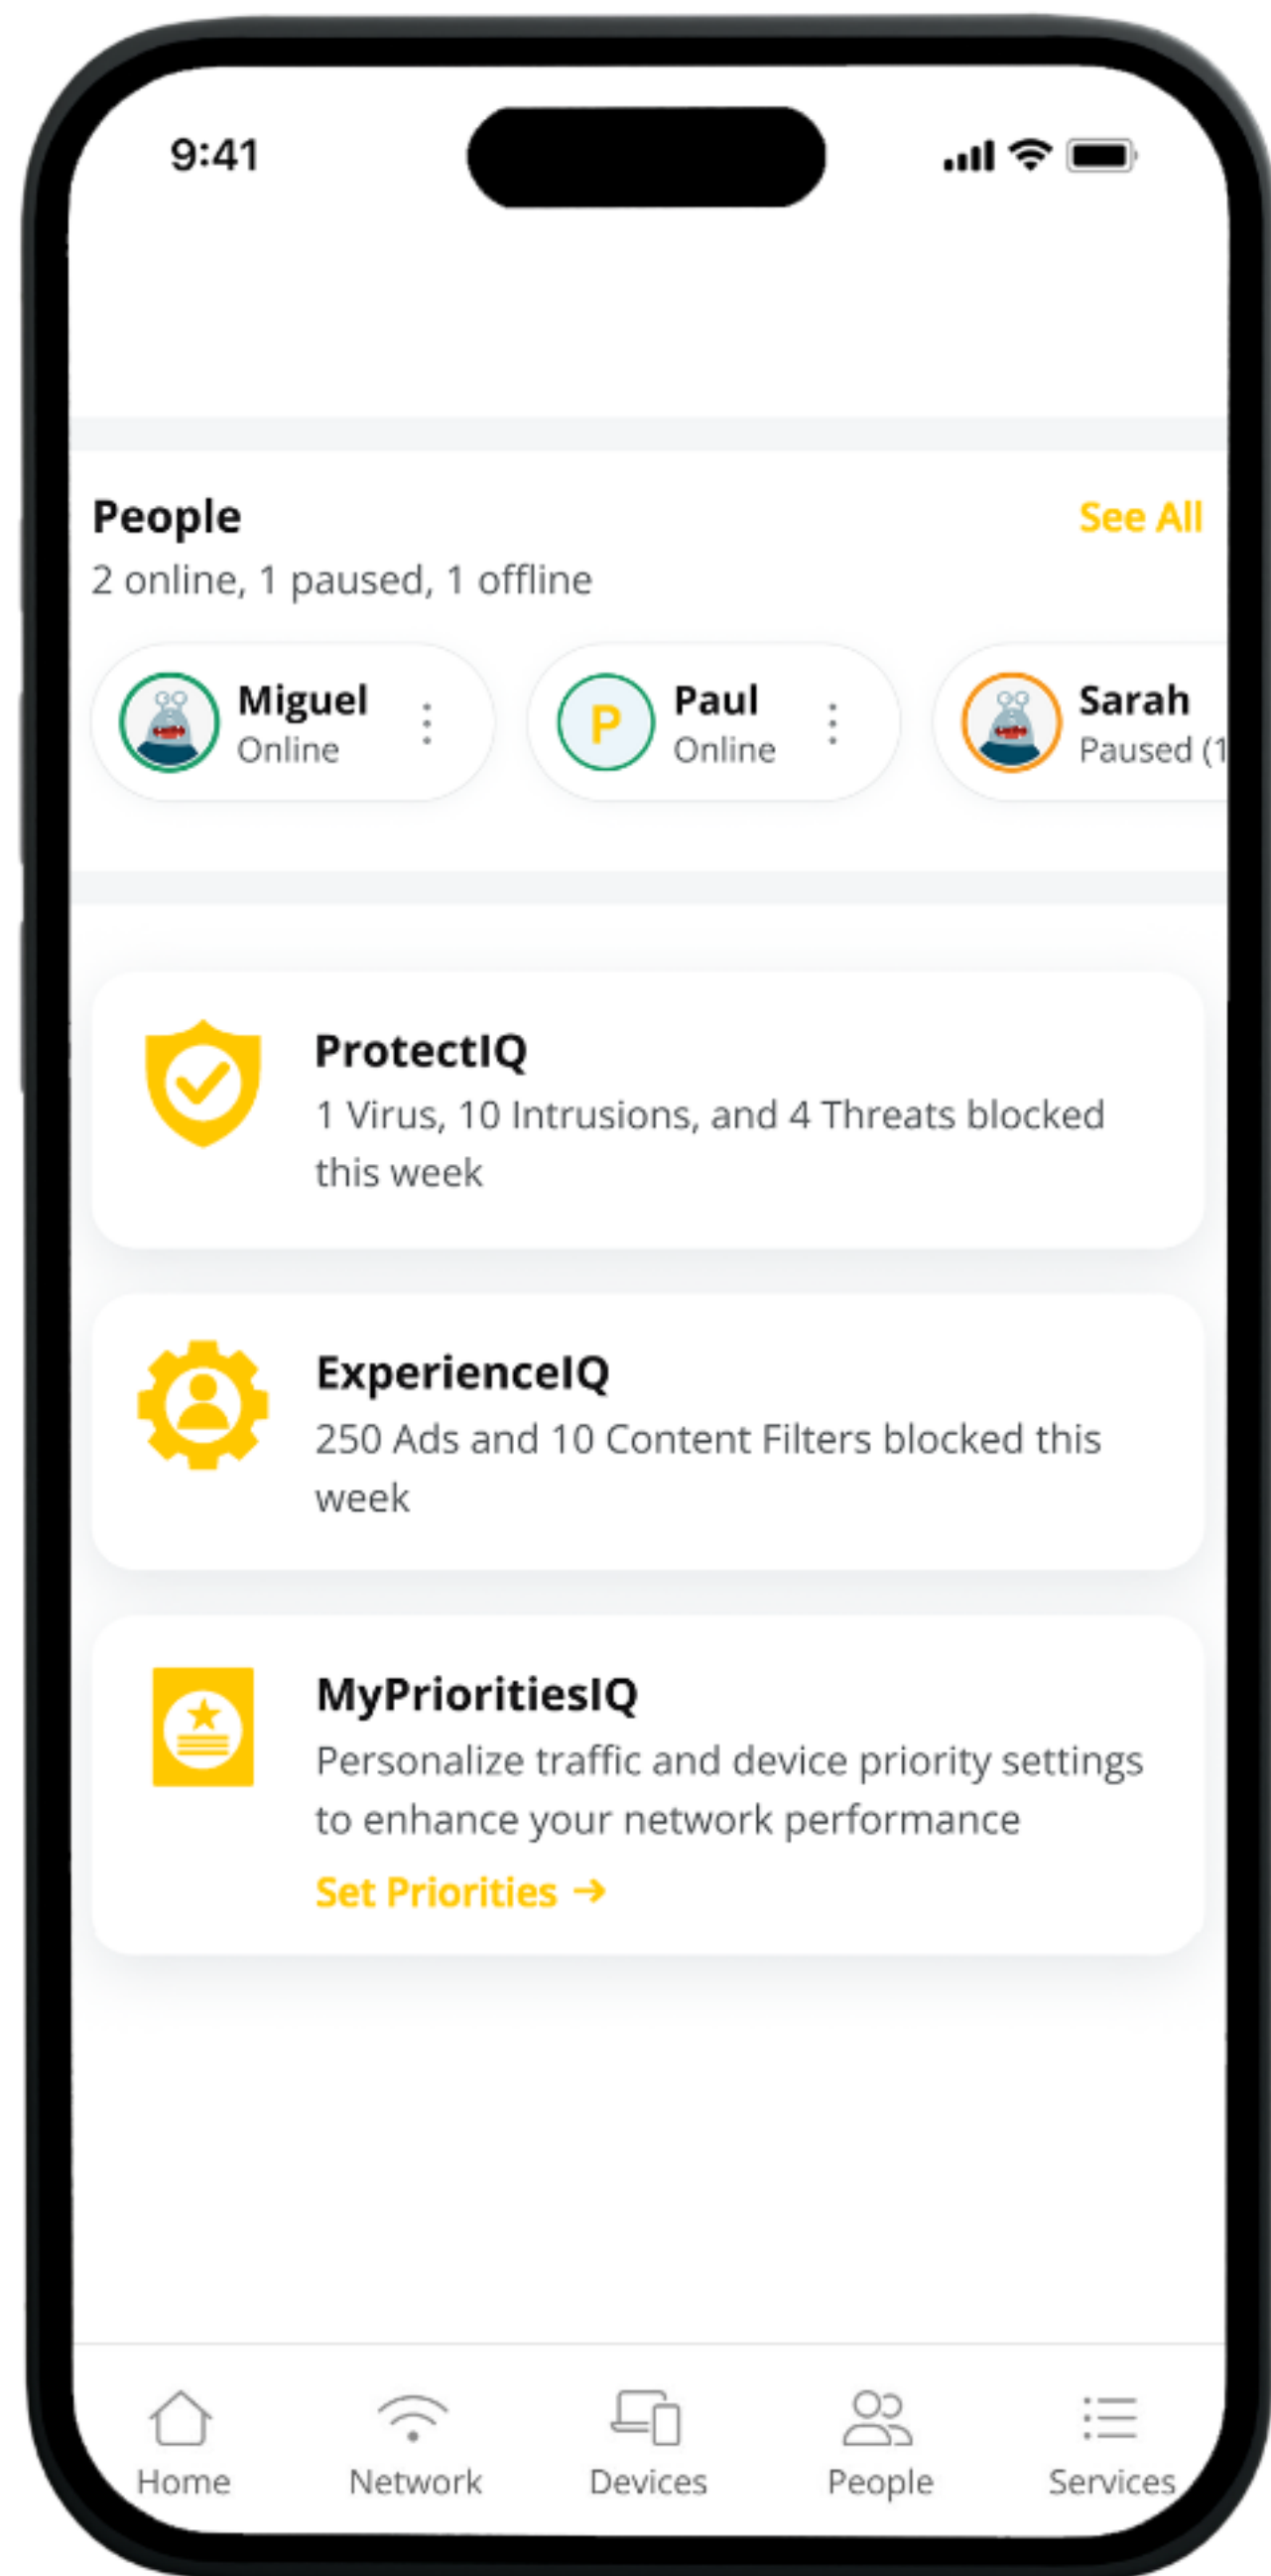

 **brightspeed**

Learn More about  
ProtectIQ Cybersecurity

Enhanced  
cybersecurity

Suspicious traffic  
is automatically  
blocked

## Defends your network