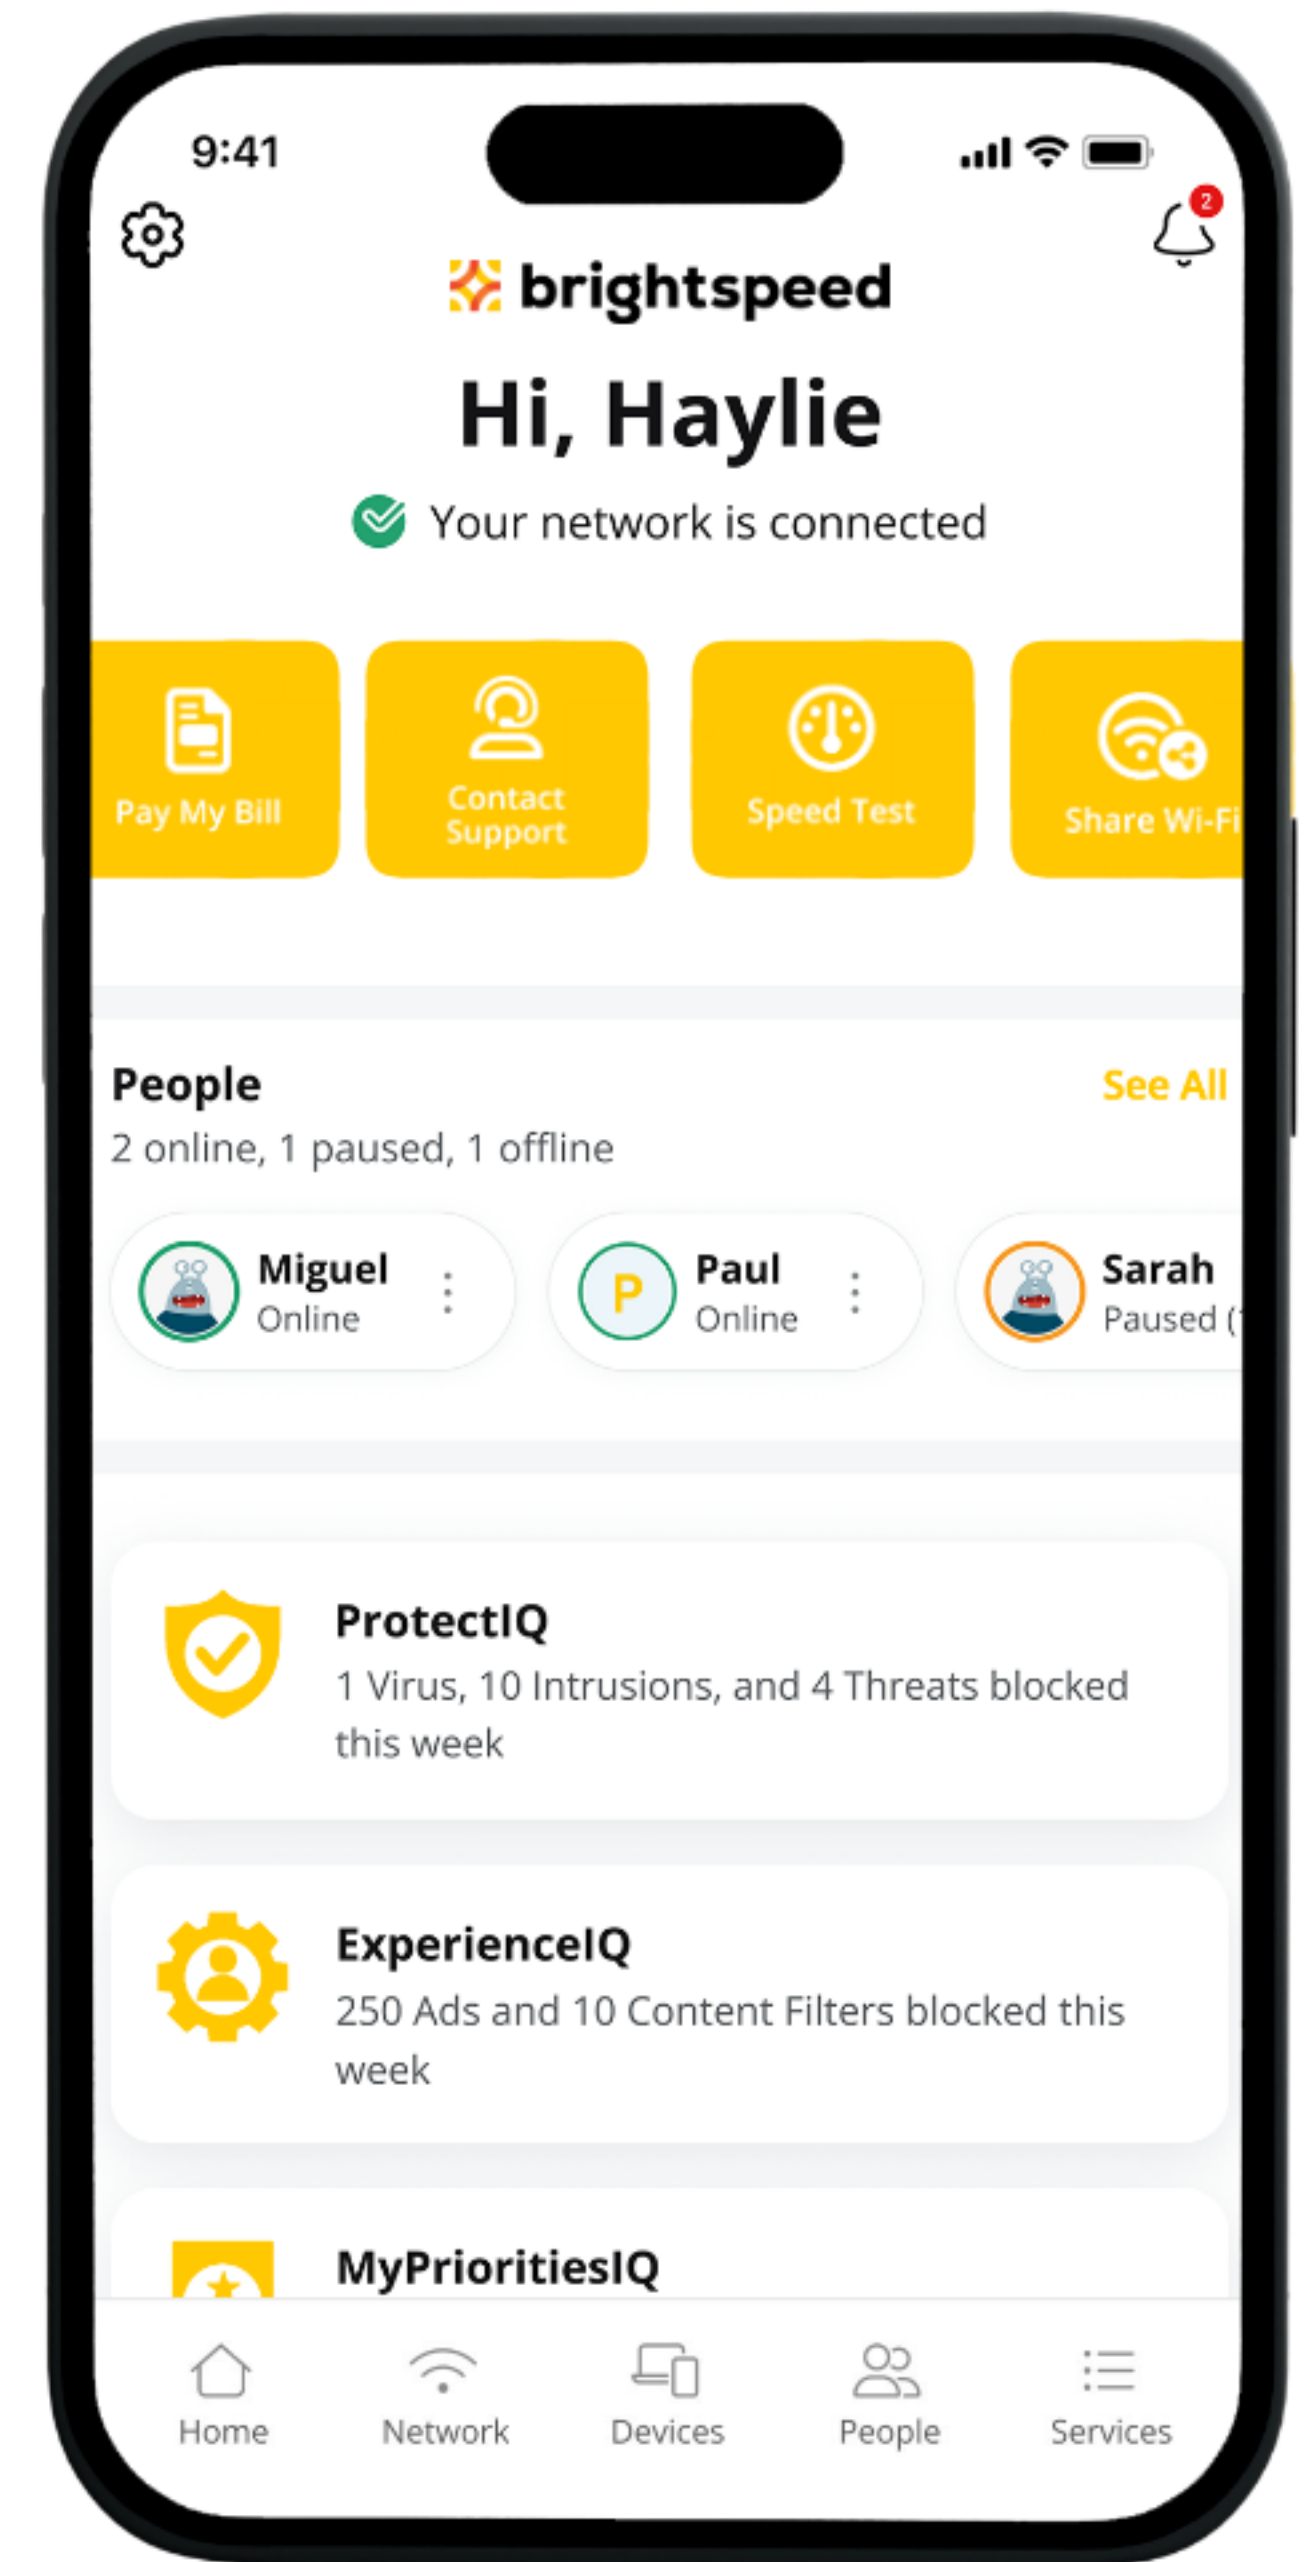

 **brightspeed**

Learn More about  
ProtectIQ Cybersecurity

Enhanced  
cybersecurity

Suspicious traffic  
is automatically  
blocked

## Defends your network