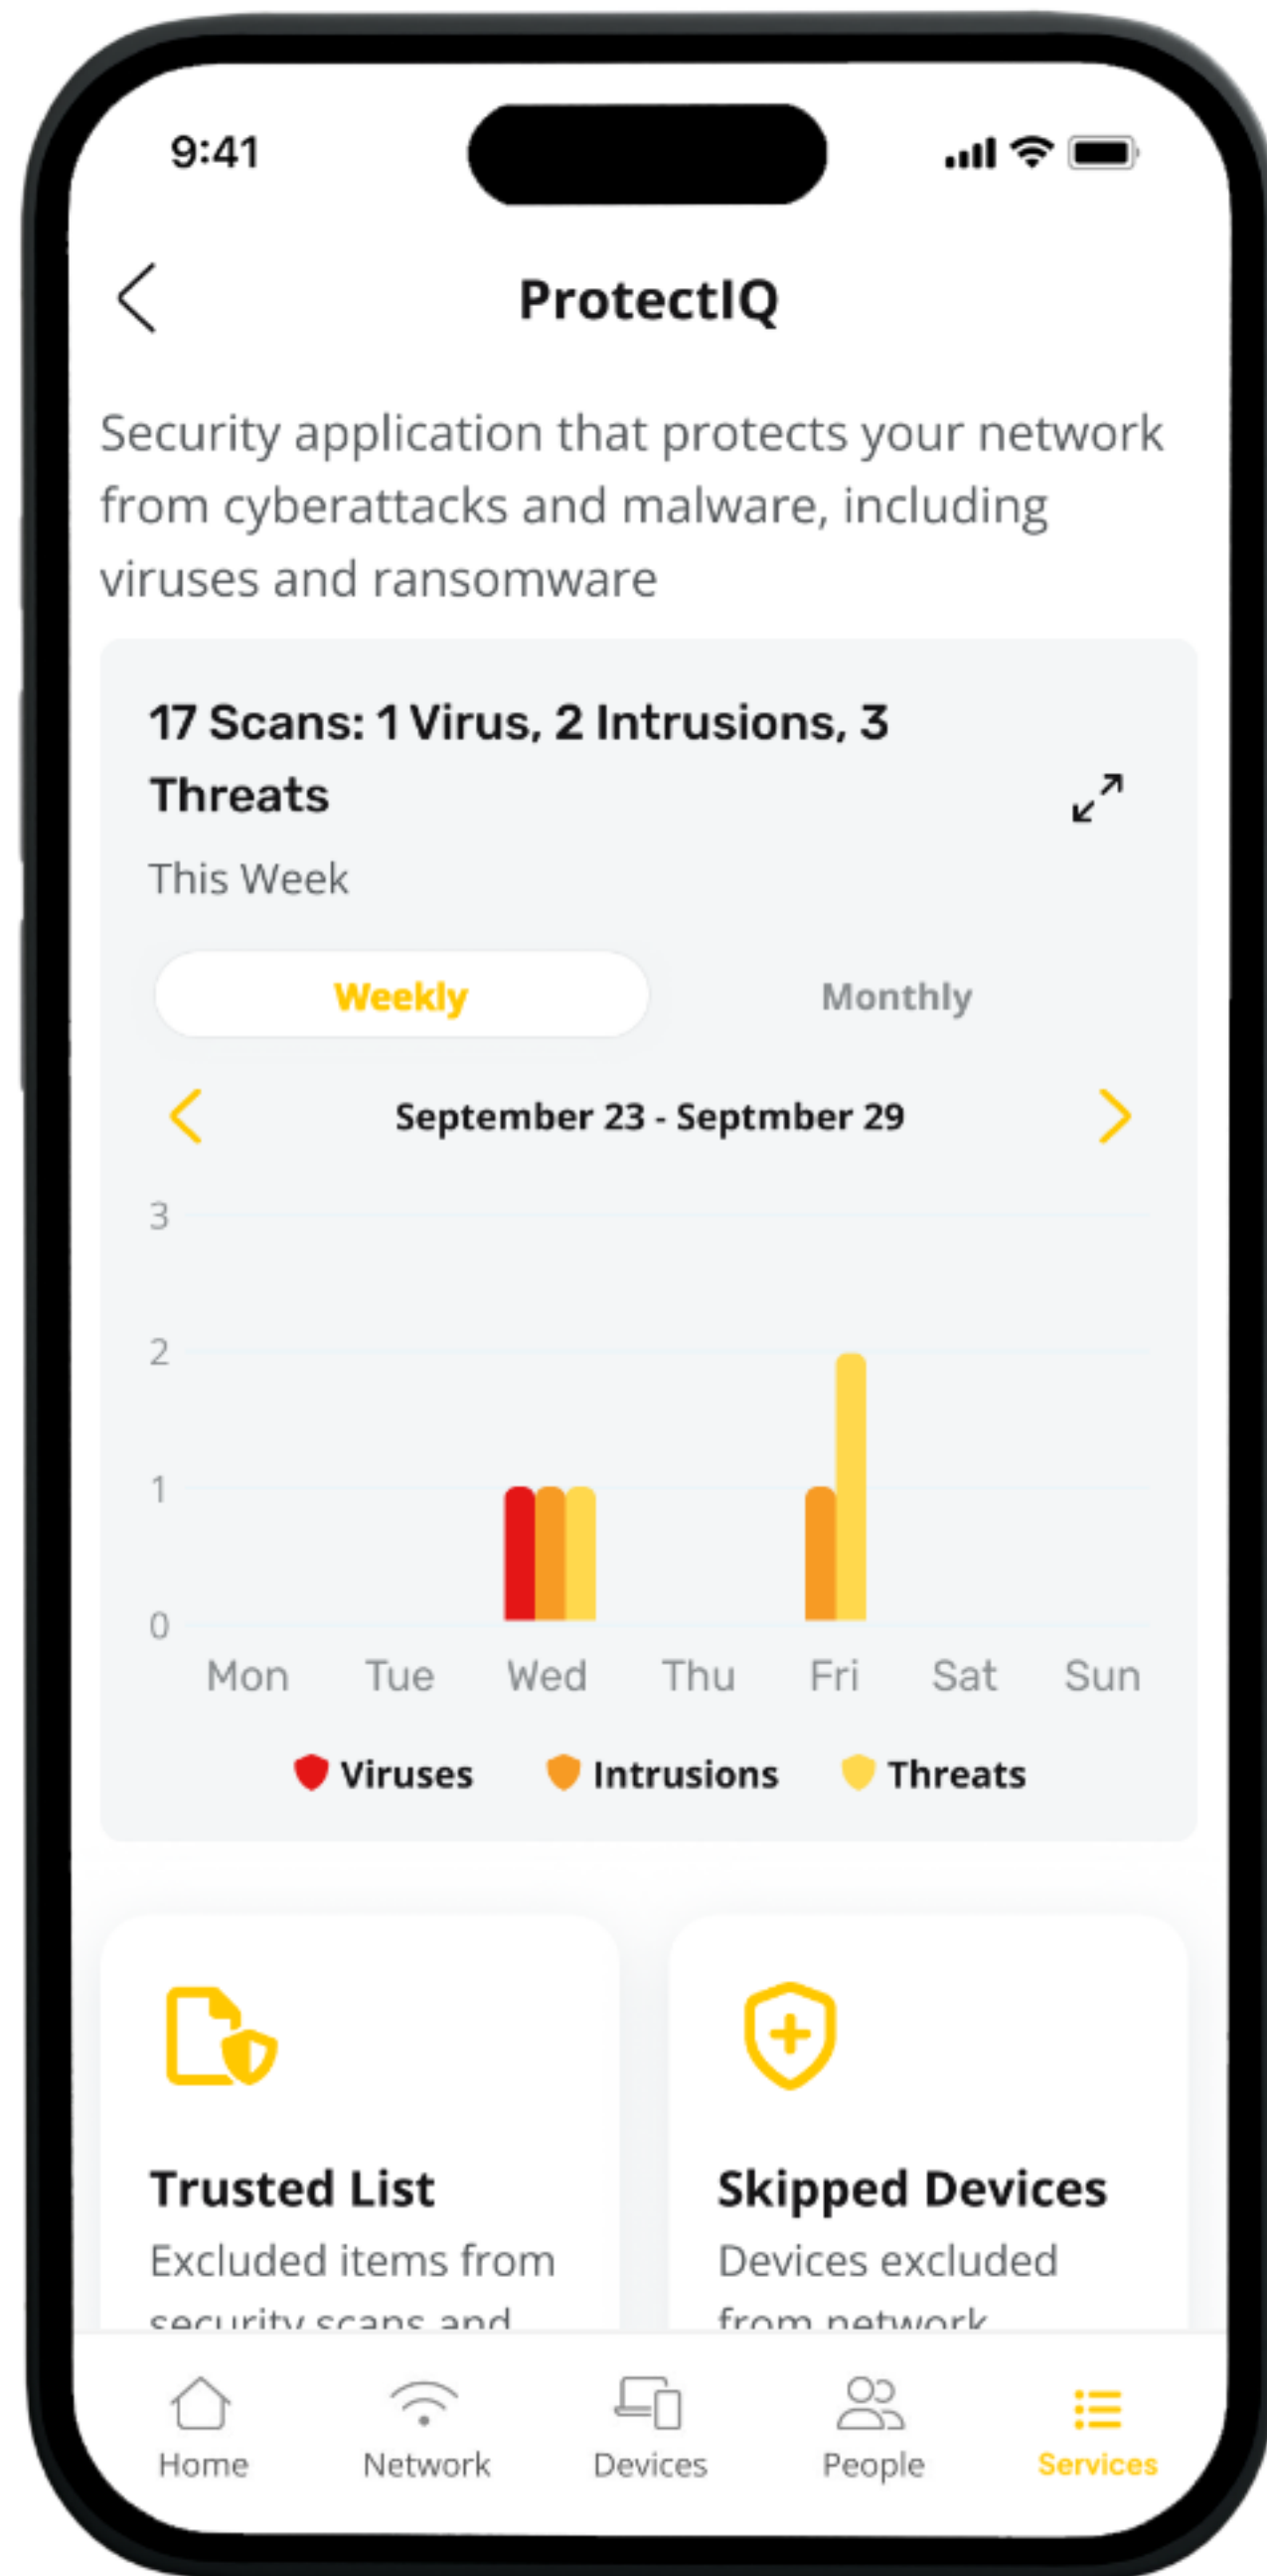

ProtectIQ

Defends your network