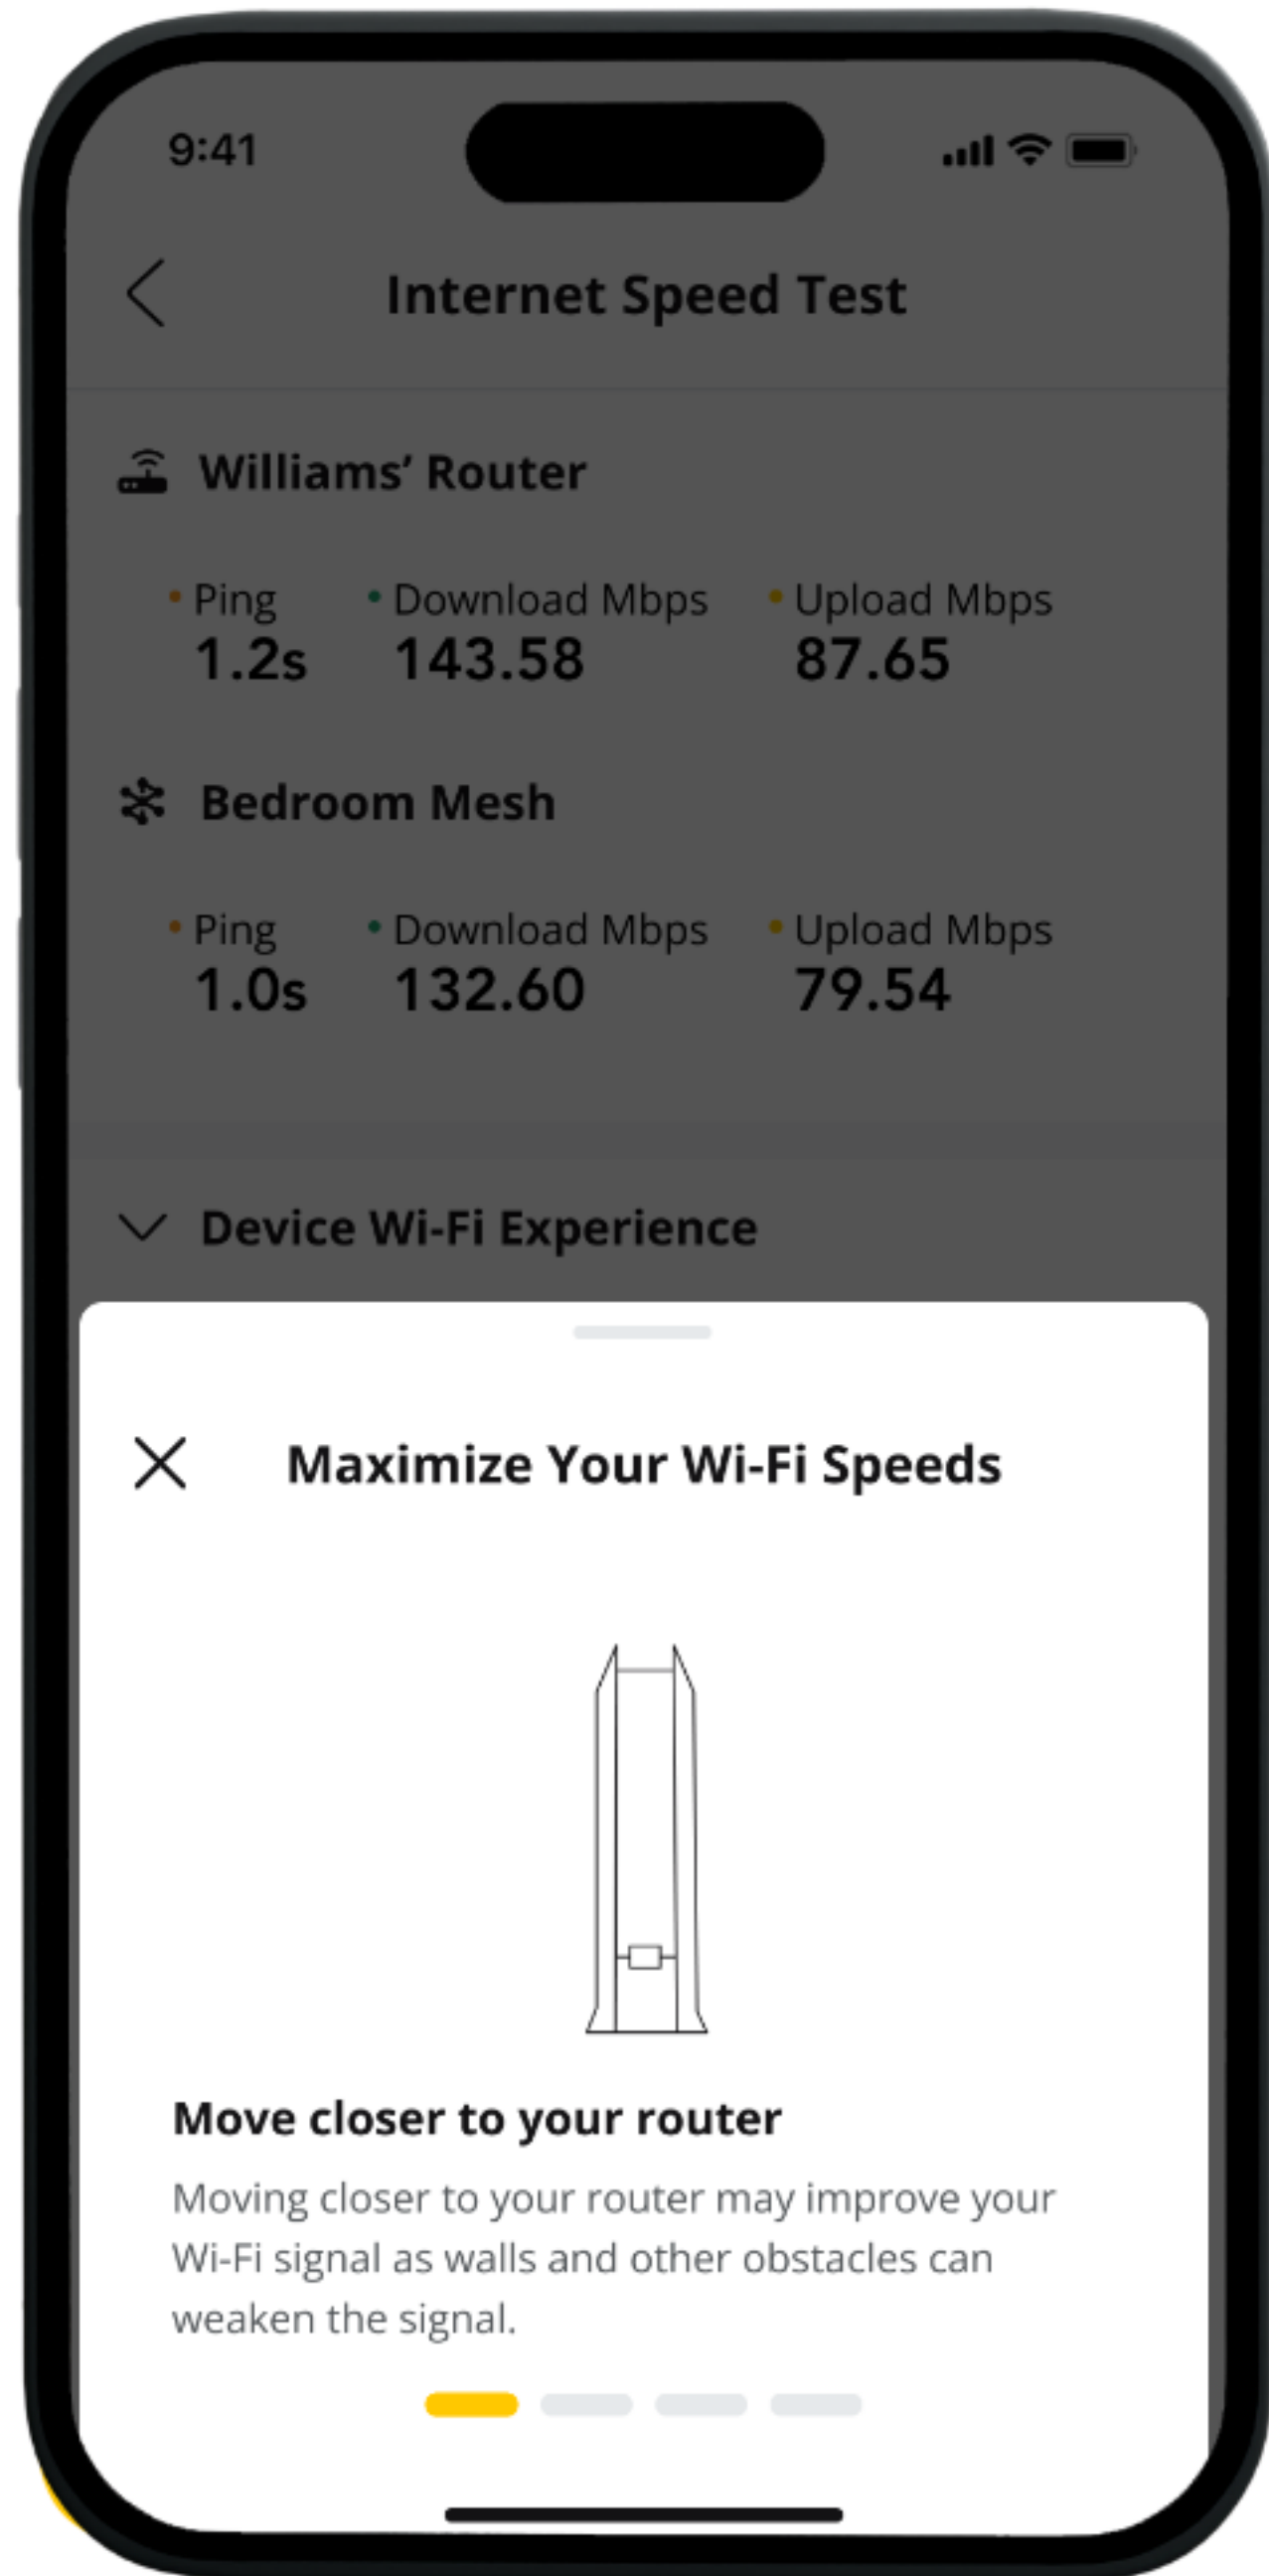

 **brightspeed**

Performing a Bandwidth Test using the Brightspeed WiFi App

Speed Test

Getting Started

Run Test

How it Works

How it Works

Troubleshooting Tips