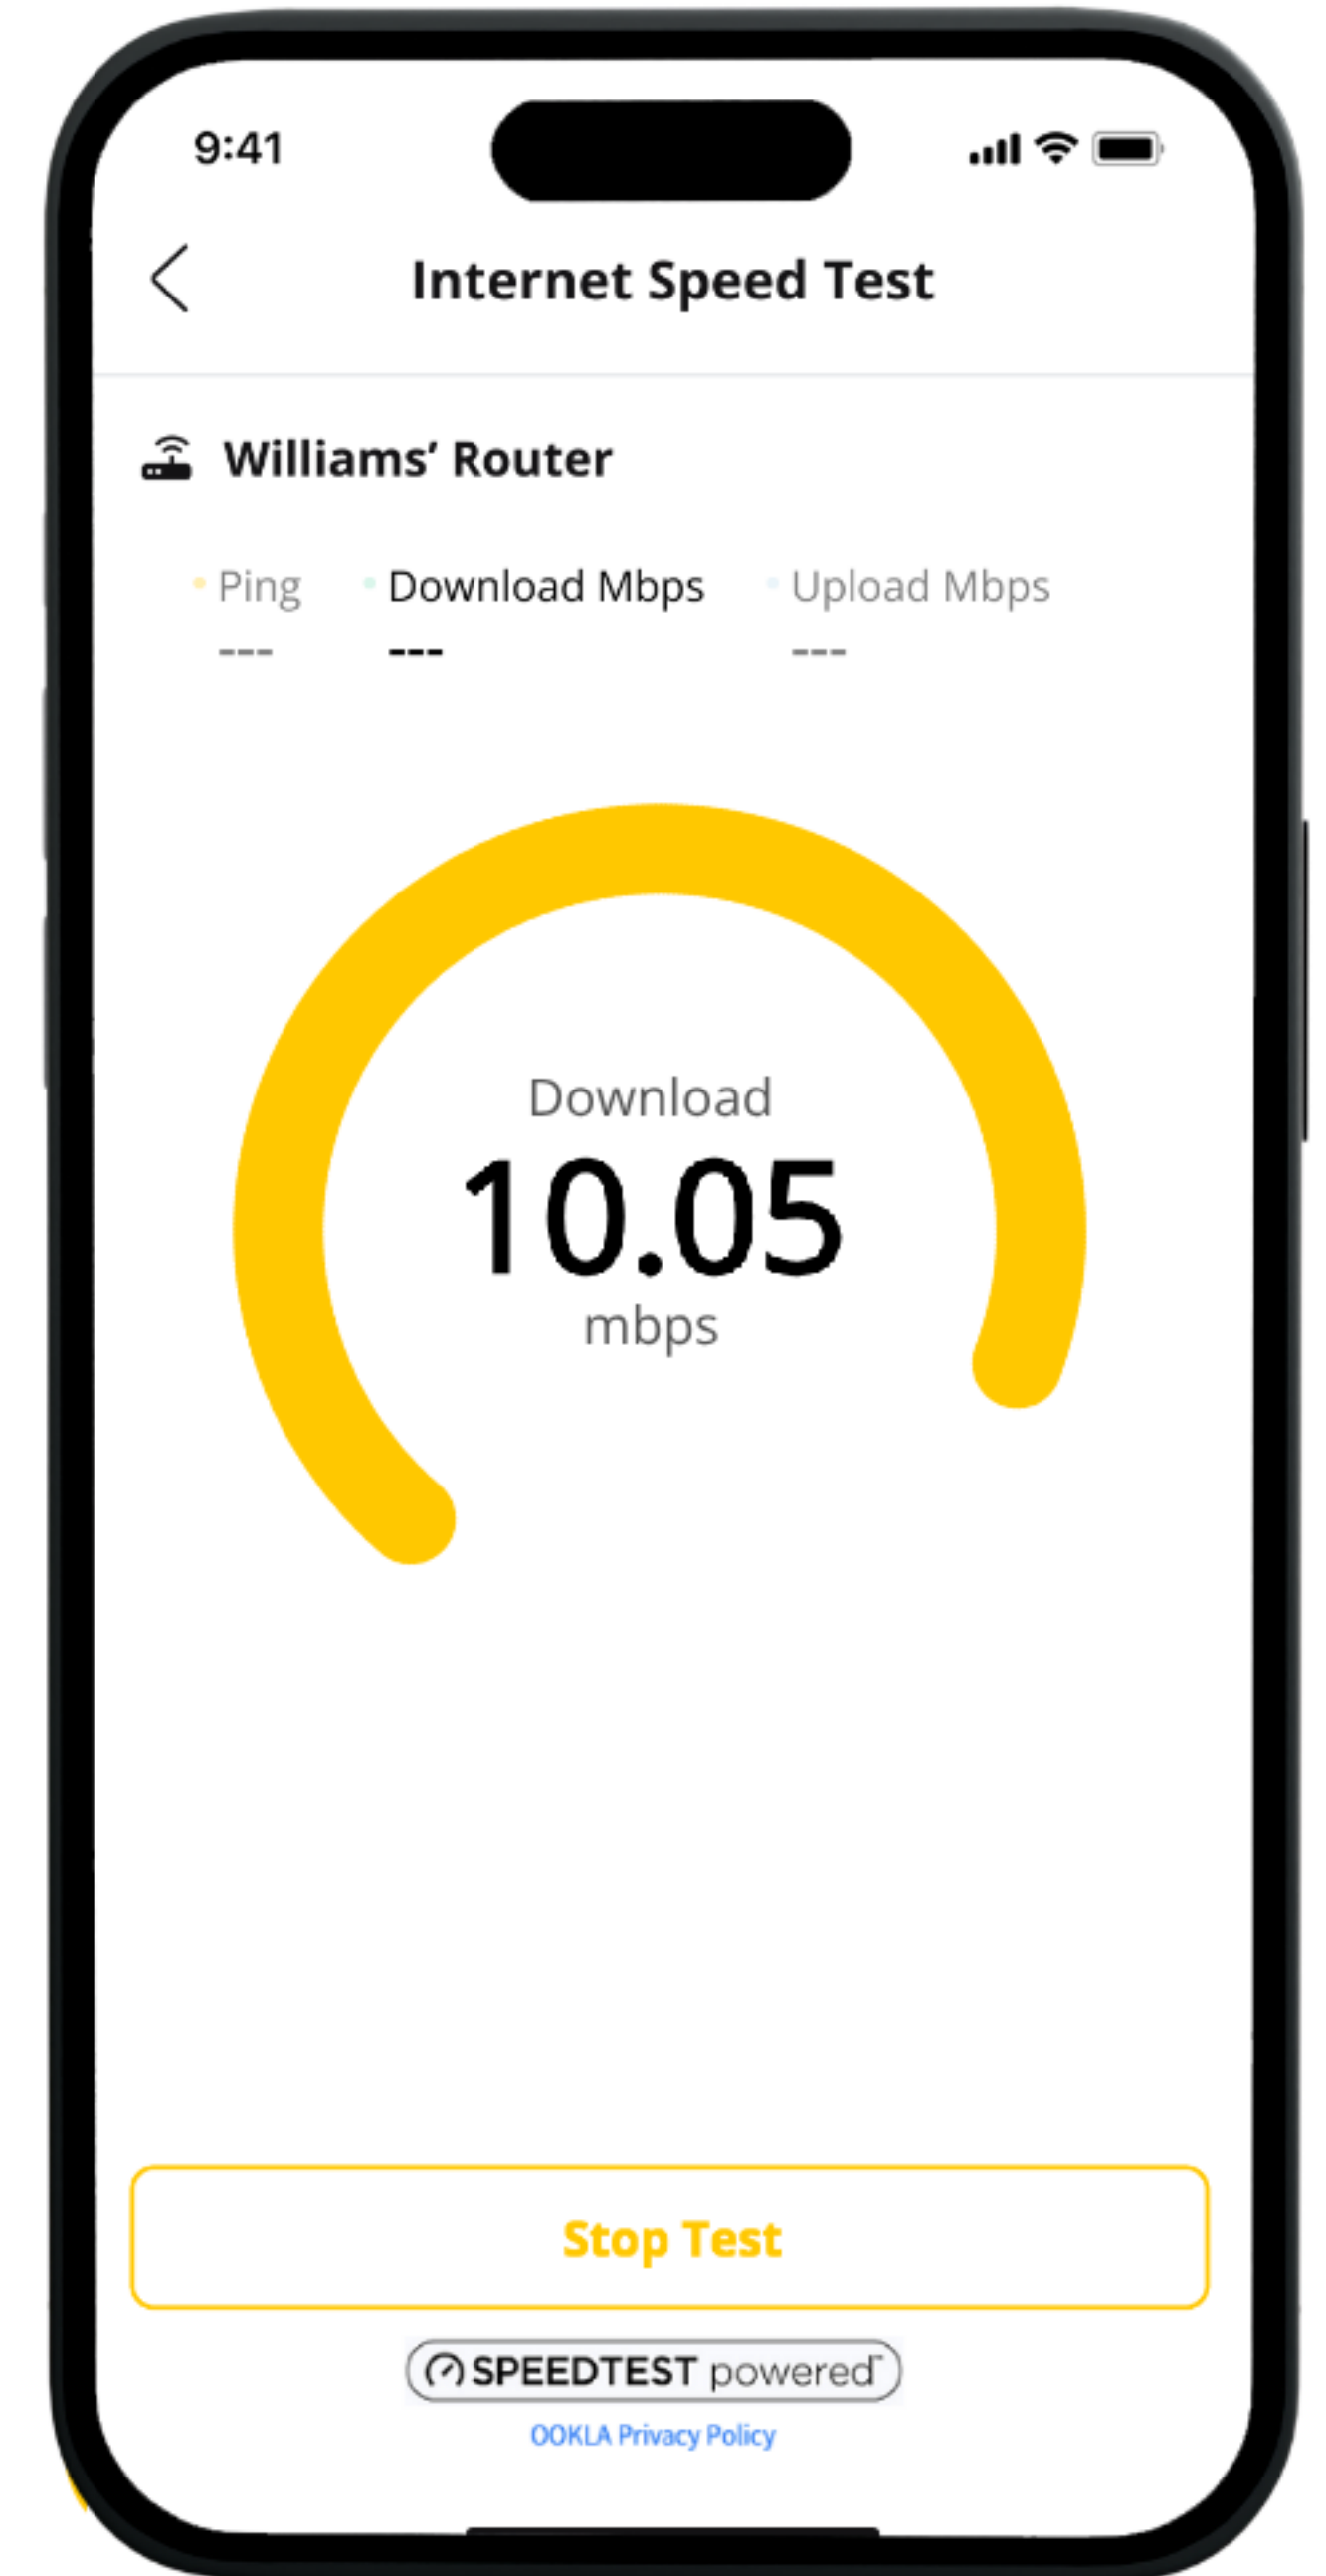

 **brightspeed**

Performing a Bandwidth Test using the Brightspeed WiFi App

Speed Test

Getting Started

Run Test

How it Works

How it Works

Troubleshooting Tips