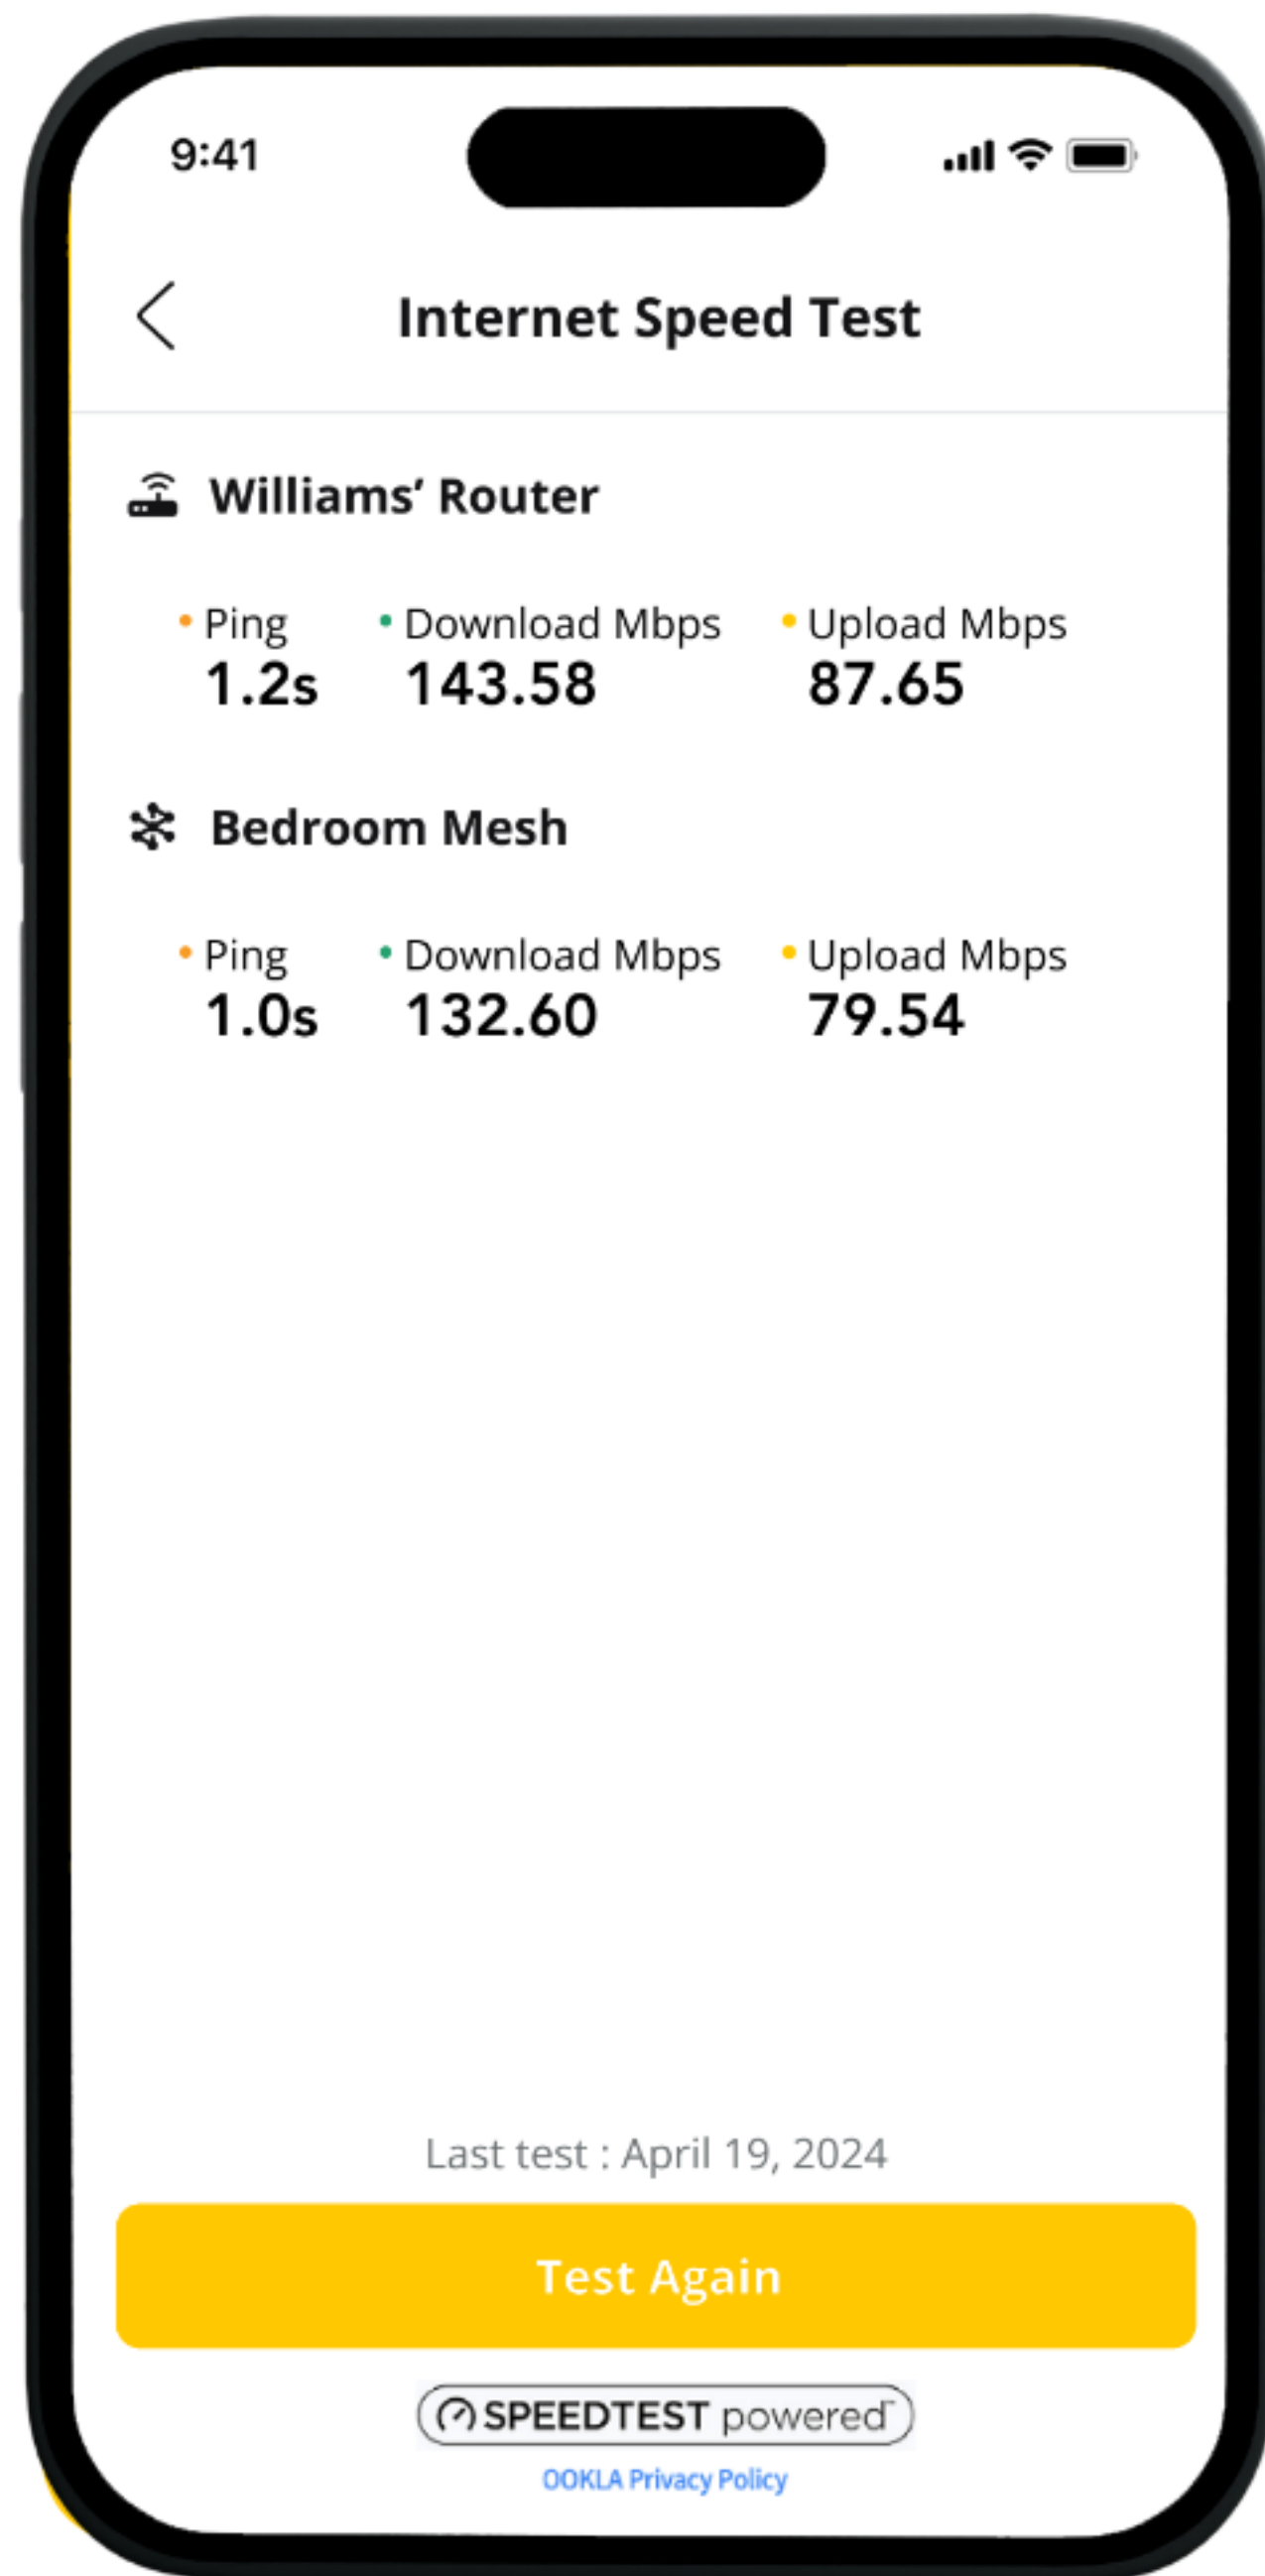

 **brightspeed**

Performing a Bandwidth Test using the Brightspeed WiFi App

Speed Test

Getting Started

Run Test

How it Works

How it Works

Troubleshooting Tips