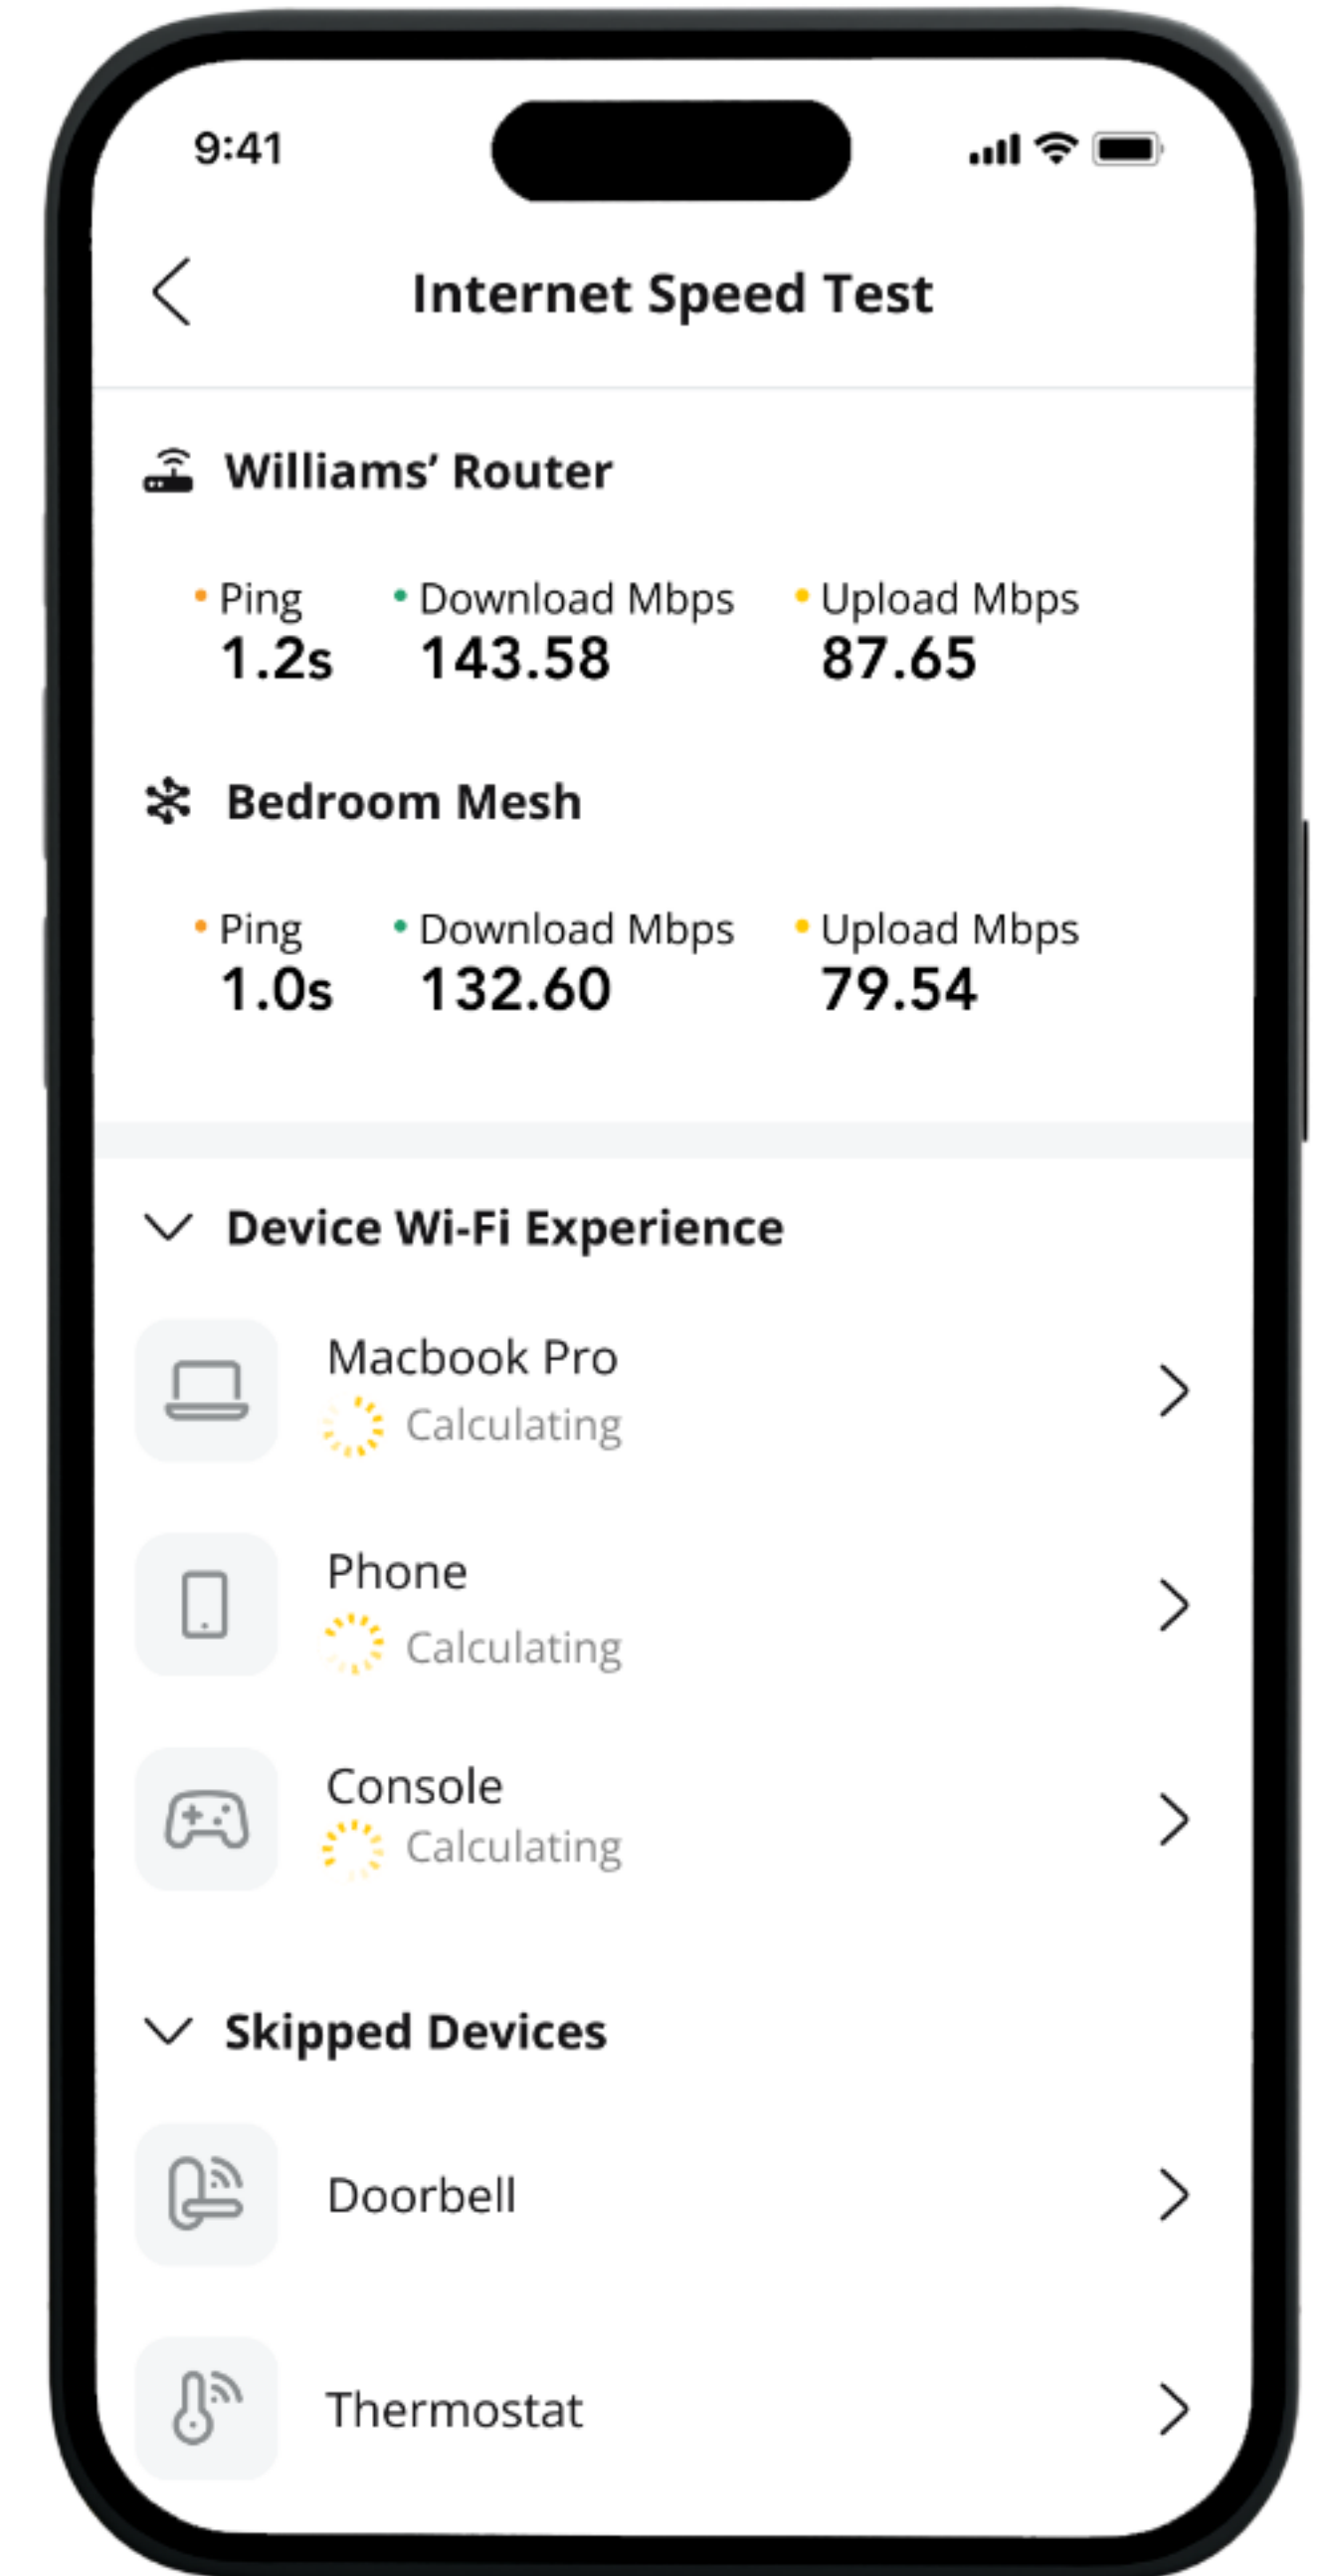

 **brightspeed**

Performing a Bandwidth Test using the Brightspeed WiFi App

Speed Test

Getting Started

Run Test

How it Works

How it Works

Troubleshooting Tips